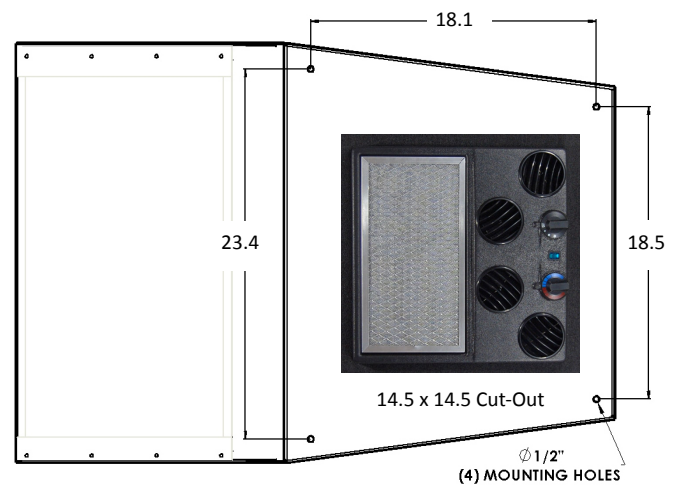

VISIONAIRE, INC.

Introducing Model 7060 Heavy Duty, **LOW PROFILE** Roof Top Air Conditioner/Heater For Small to Mid-Size Cabs. Three Speed Blower offering 420CFM. One hole cut-out and four mounting points make a quick & clean install. Easily access components when service is needed, reducing down time.

Call 866.838.2810 To Discuss Your Application

Only 8" Tall!

Specifications:

Cooling Capacity: 25,000 BTU/HR
Heating Capacity: 37,500 BTU/HR
Air Flow: 420 CFM (3 Speed Blower)
Ceiling Plenum with Louvers
Powder Coated, All Steel Construction
18.5A @ 12VDC
9.25A @ 24VDC
Weight: 100 lbs
38" L x 26.5" W x 8" T