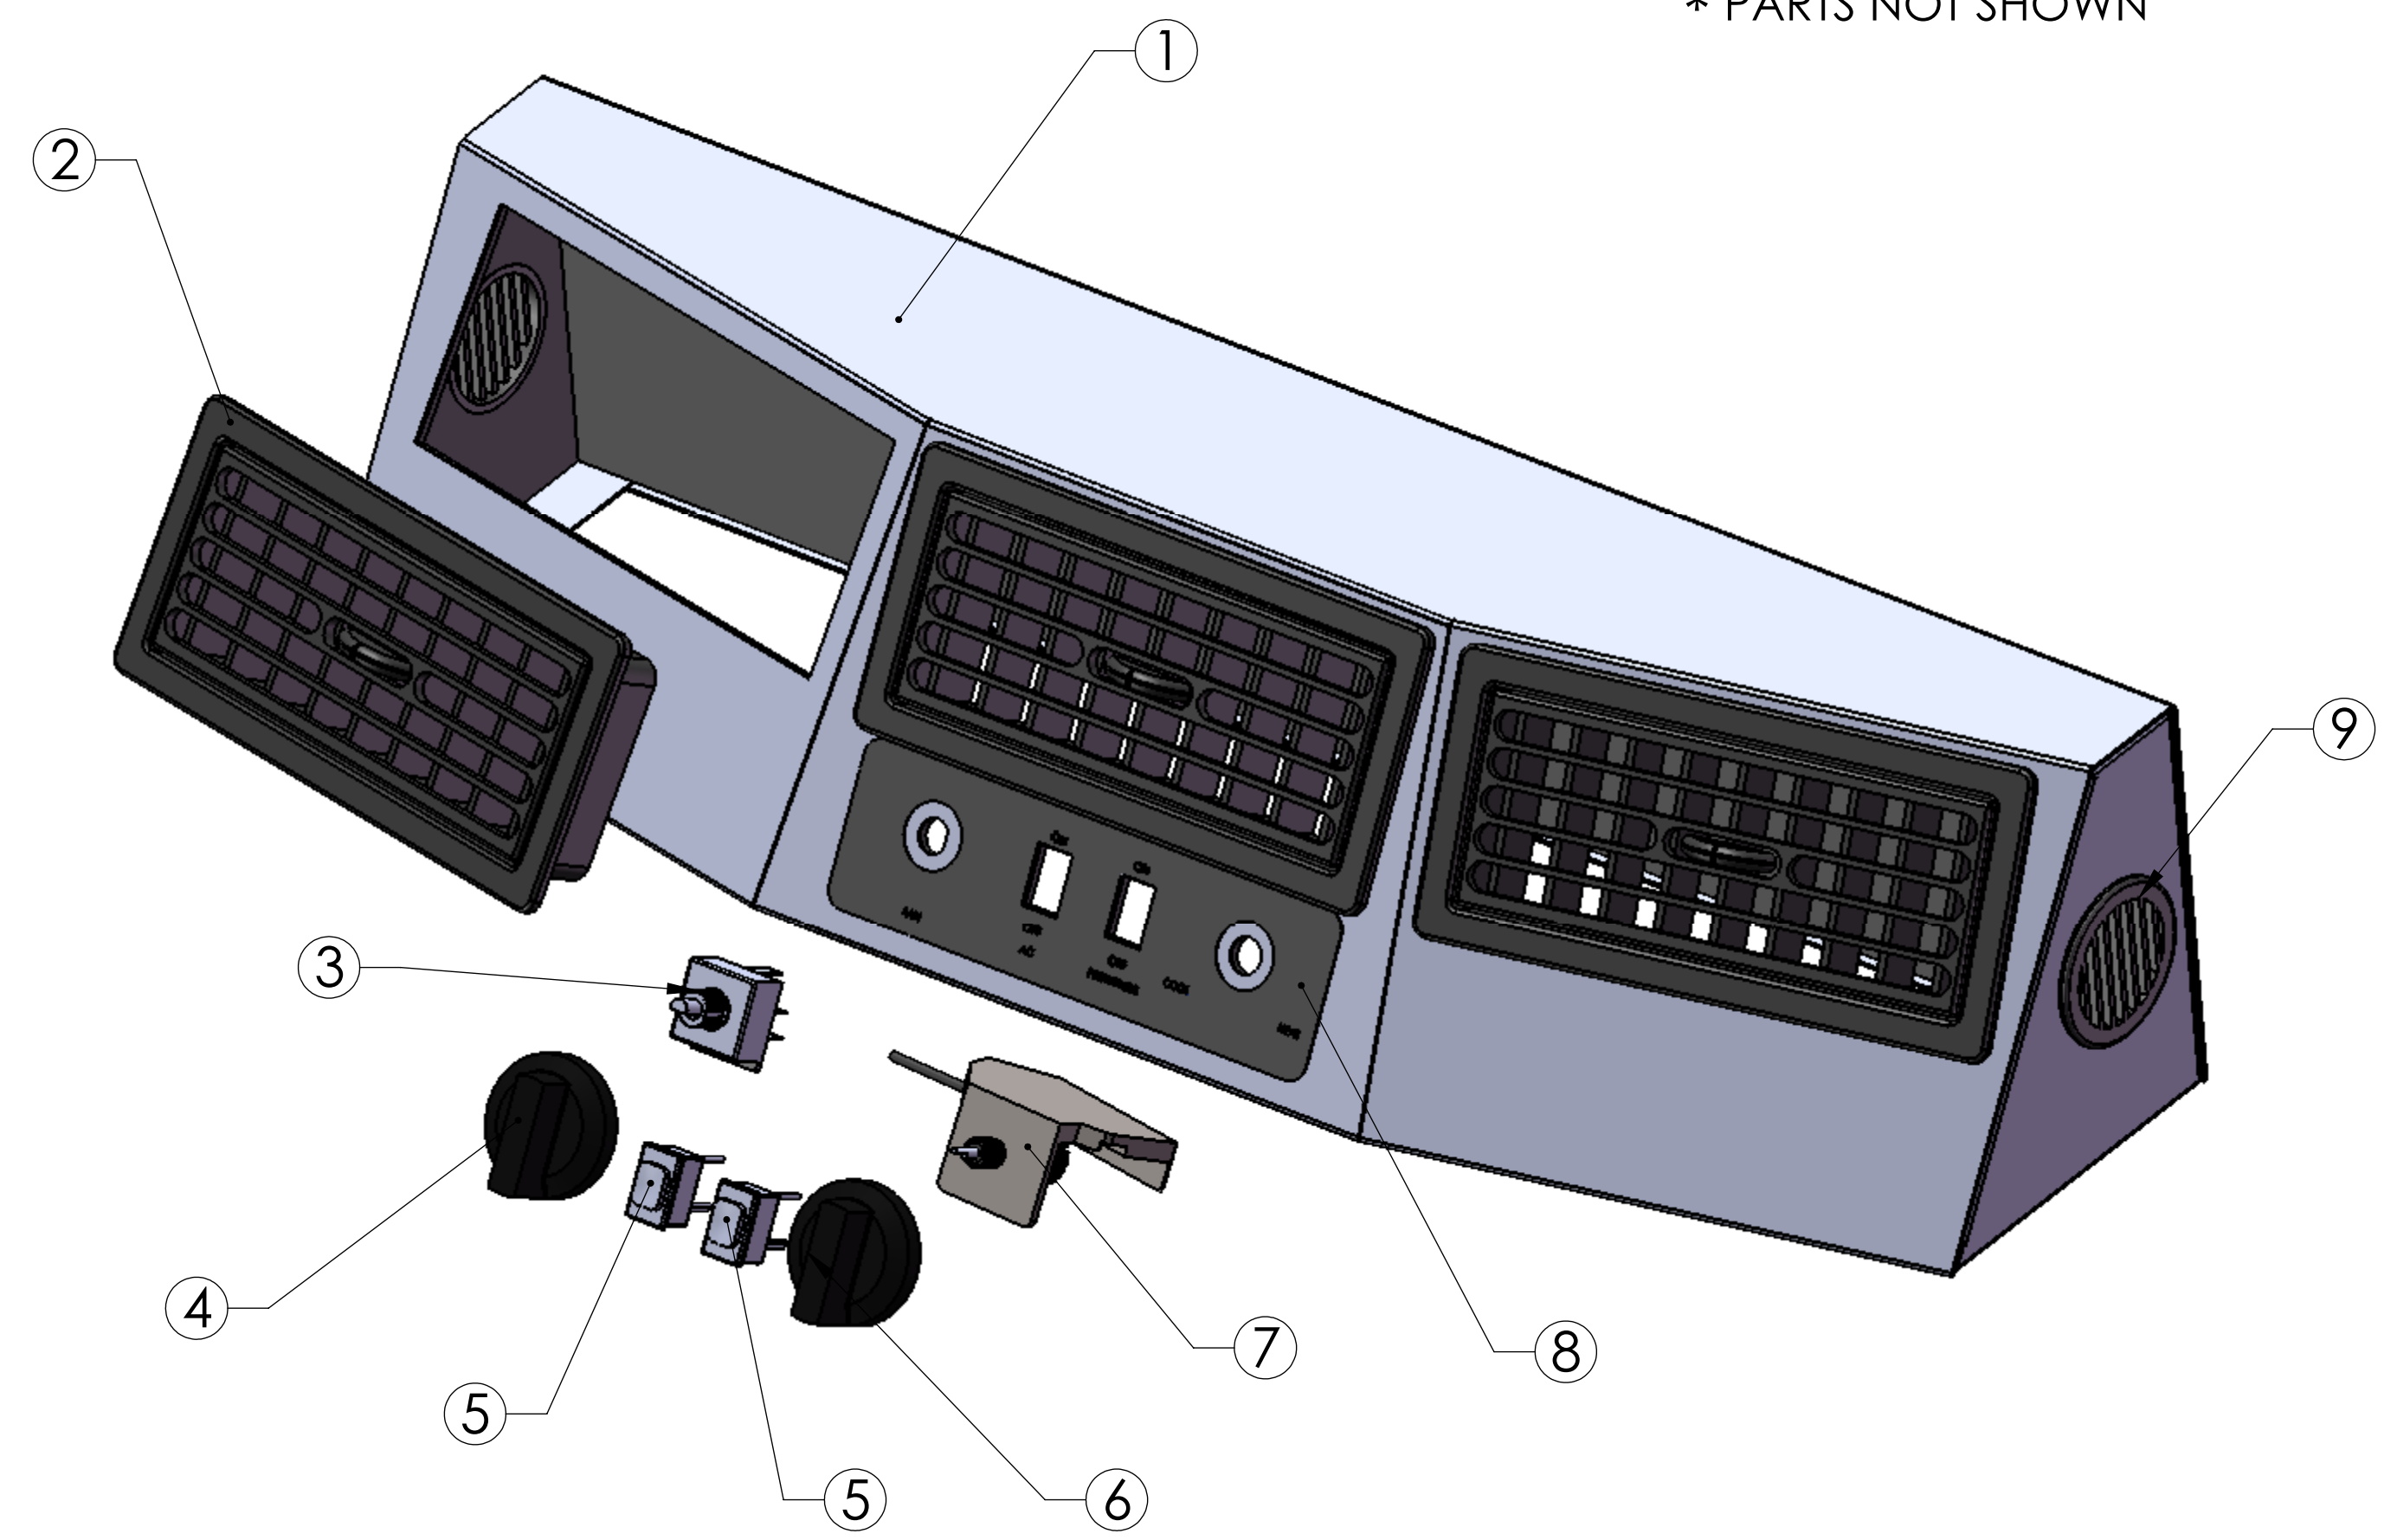

ITEM #	PART #	DESCRIPTION	QTY.
1	30-7170-011	BEZEL	1
2	12-40-2021	LOUVER-SNAP 7.74" X 3.26"	3
3	12-50-2001	BLOWER SWITCH - 3 SPEED	1
4	12-51-1002	KNOB - FAN SPEED	1
5	12-50-3001	ROCKER SWITCH	2
6	12-51-2007	KNOB TEMPERATURE	1
7	12-31-1069	MODIFIED DETENT ACTUATOR - 7170	1
8	37-0000-110	LABEL - 7170 SWITCHES	1
9	12-40-1320	DIFFUSER ROUND 2" HOLE	2
* 10	33-7170-002	WIRE HARNESS - BEZEL	1

* PARTS NOT SHOWN

34-7170-100: BEZEL ASSEMBLY 7170DD A/C AND HEAT

VISIONAIRE, INC.
 MANUFACTURER AND DISTRIBUTOR OF HEATERS AND AIR CONDITIONERS FOR HEAVY EQUIPMENT

1502 109th STREET
 GRAND PRAIRE, TEXAS 75050
 972-647-1056 www.visionaire-inc.com

DRAWN	NAME	DATE	DOCUMENT NO:
ENG APPR.	MS	9/24/14	90-7170-001 (SHEET 2)
	CNH	11/24/14	