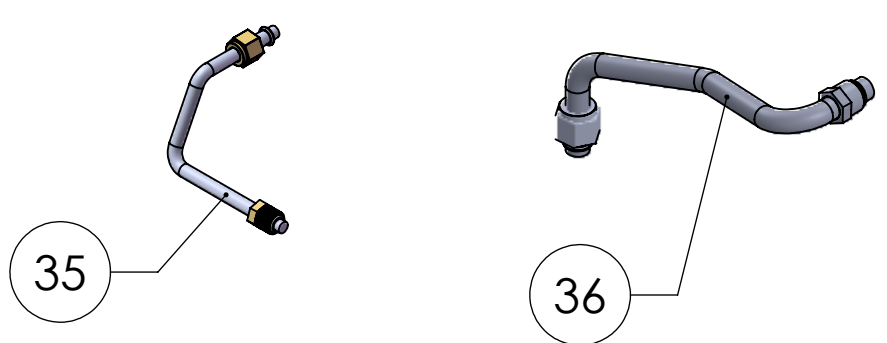

MODEL: 47-7100-1301 - 7100 DD AC ONLY 8GPM 12V
47-7100-2301 - 7100 DD AC ONLY 8GPM 24V

VISIONAIRE, INC.
MANUFACTURER AND DISTRIBUTOR OF HEATERS AND
AIR CONDITIONERS FOR HEAVY EQUIPMENT

1502 109TH STREET
GRAND PRAIRE, TEXAS 75050
972-647-1056   www.visionaire-inc.com

DRAWN	NAME	DATE	DOCUMENT NO:
ENG APPR.	RP	1/14/15	90-7100-003(SHEET 1)
	CNH	2/9/16