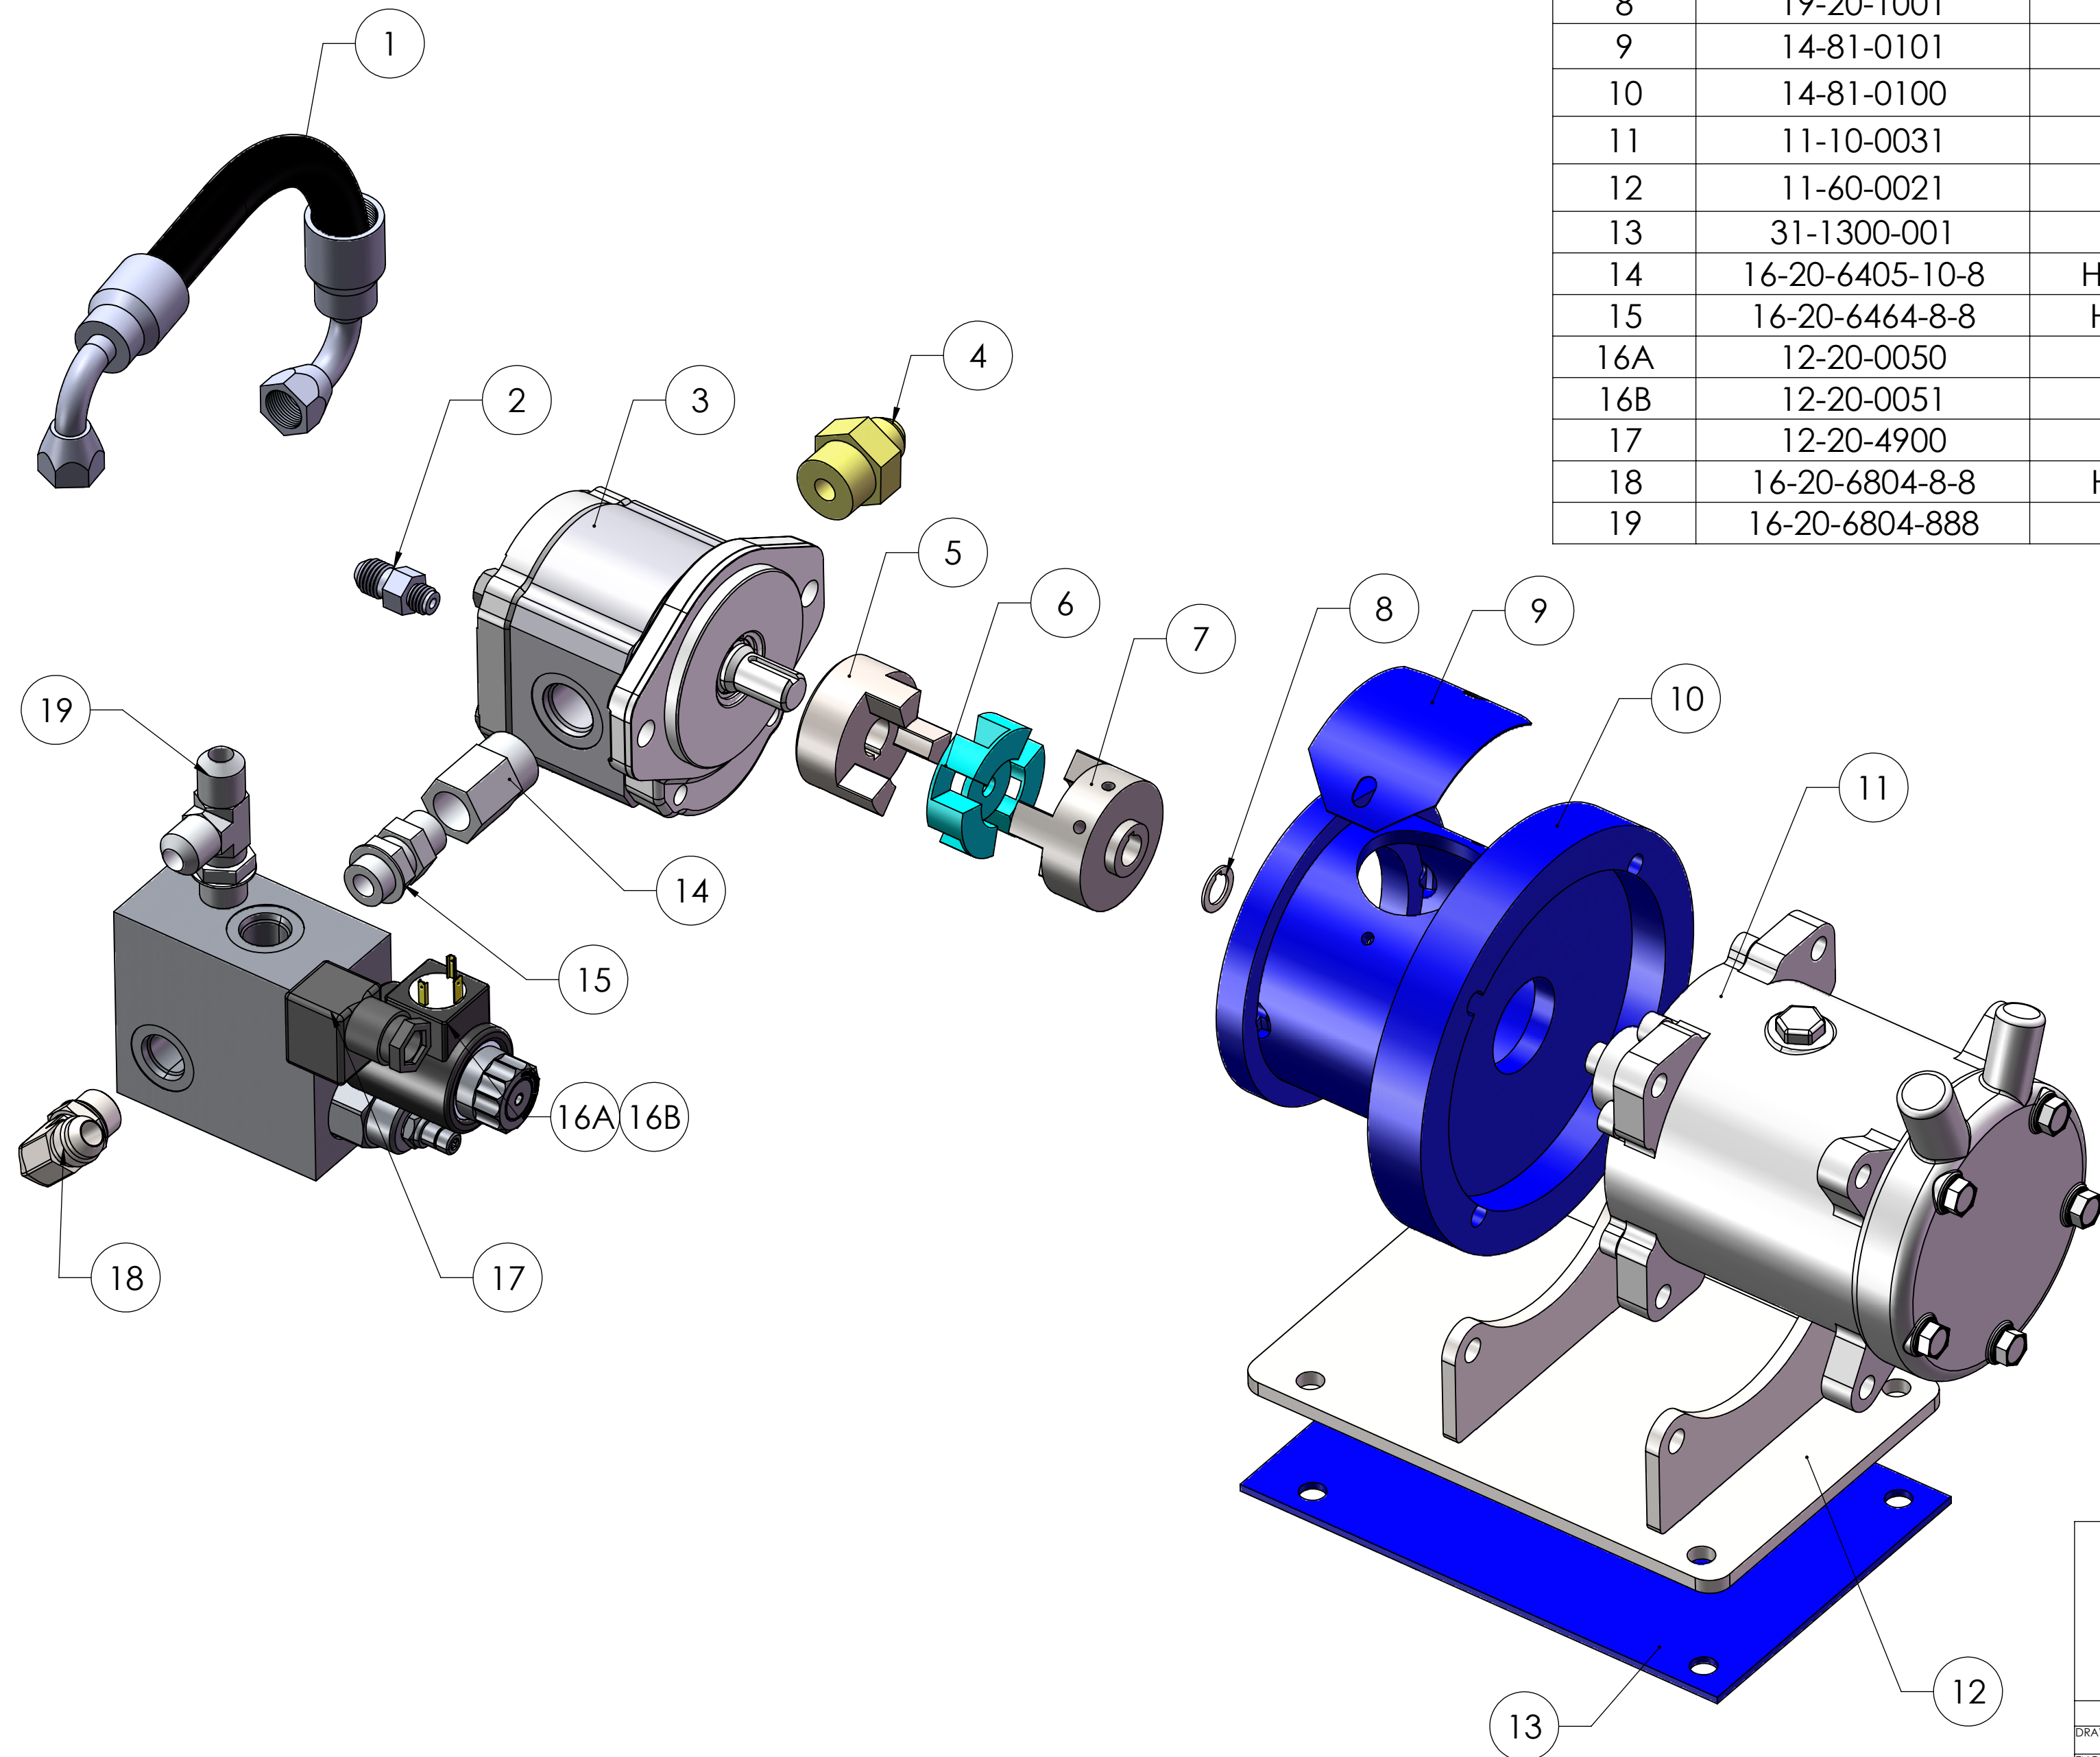

ITEM NO	PART NUMBER	DESCRIPTION	QTY
1	16-20-0802	RETURN HYD HOSE #8	1
2	16-20-6400-6-4	HYD FITTING 6-4 ST	1
3	14-80-0200	HYD MOTOR 16CC 8GPM	1
4	16-20-6400-8-12	HYD FITTING #8-12 ST	1
5	14-82-0100	HYD MAG COUPLING	1
6	14-82-0102	DD MAG COUPLING INSERT	1
7	14-82-0101	MAG COUPLING COMPRESSOR	1
8	19-20-1001	ARBOR SPACER	1
9	14-81-0101	BELL HOUSING COVER	1
10	14-81-0100	BELL HOUSING	1
11	11-10-0031	SD5 COMPRESSOR	1
12	11-60-0021	1300 - MOUNT	1
13	31-1300-001	ISOLATOR PAD 6" x 9"	1
14	16-20-6405-10-8	HYD FITTING #10-8 ST MOR	1
15	16-20-6464-8-8	HYD FITTING #8-8 ST MOR	1
16A	12-20-0050	RELIEF VALVE 12V	1
16B	12-20-0051	RELIEF VALVE 24V	1
17	12-20-4900	DIN CONNECTOR	1
18	16-20-6804-8-8	HYD FITTING #8-8 90 DEG	1
19	16-20-6804-888	HYD FITTING #8-8 TEE	1

VISIONAIRE, INC.
MANUFACTURER AND DISTRIBUTOR OF HEATERS AND
AIR CONDITIONERS FOR HEAVY EQUIPMENT

1502 109TH STREET
GRAND PRAIRE, TEXAS 75050
972-647-1056   www.visionaire-inc.com

DRAWN	NAME	DATE	DOCUMENT NO:
ENG APPR.	RP	1/14/15	90-7100-003 (SHEET 2)
	CNH	2/9/16