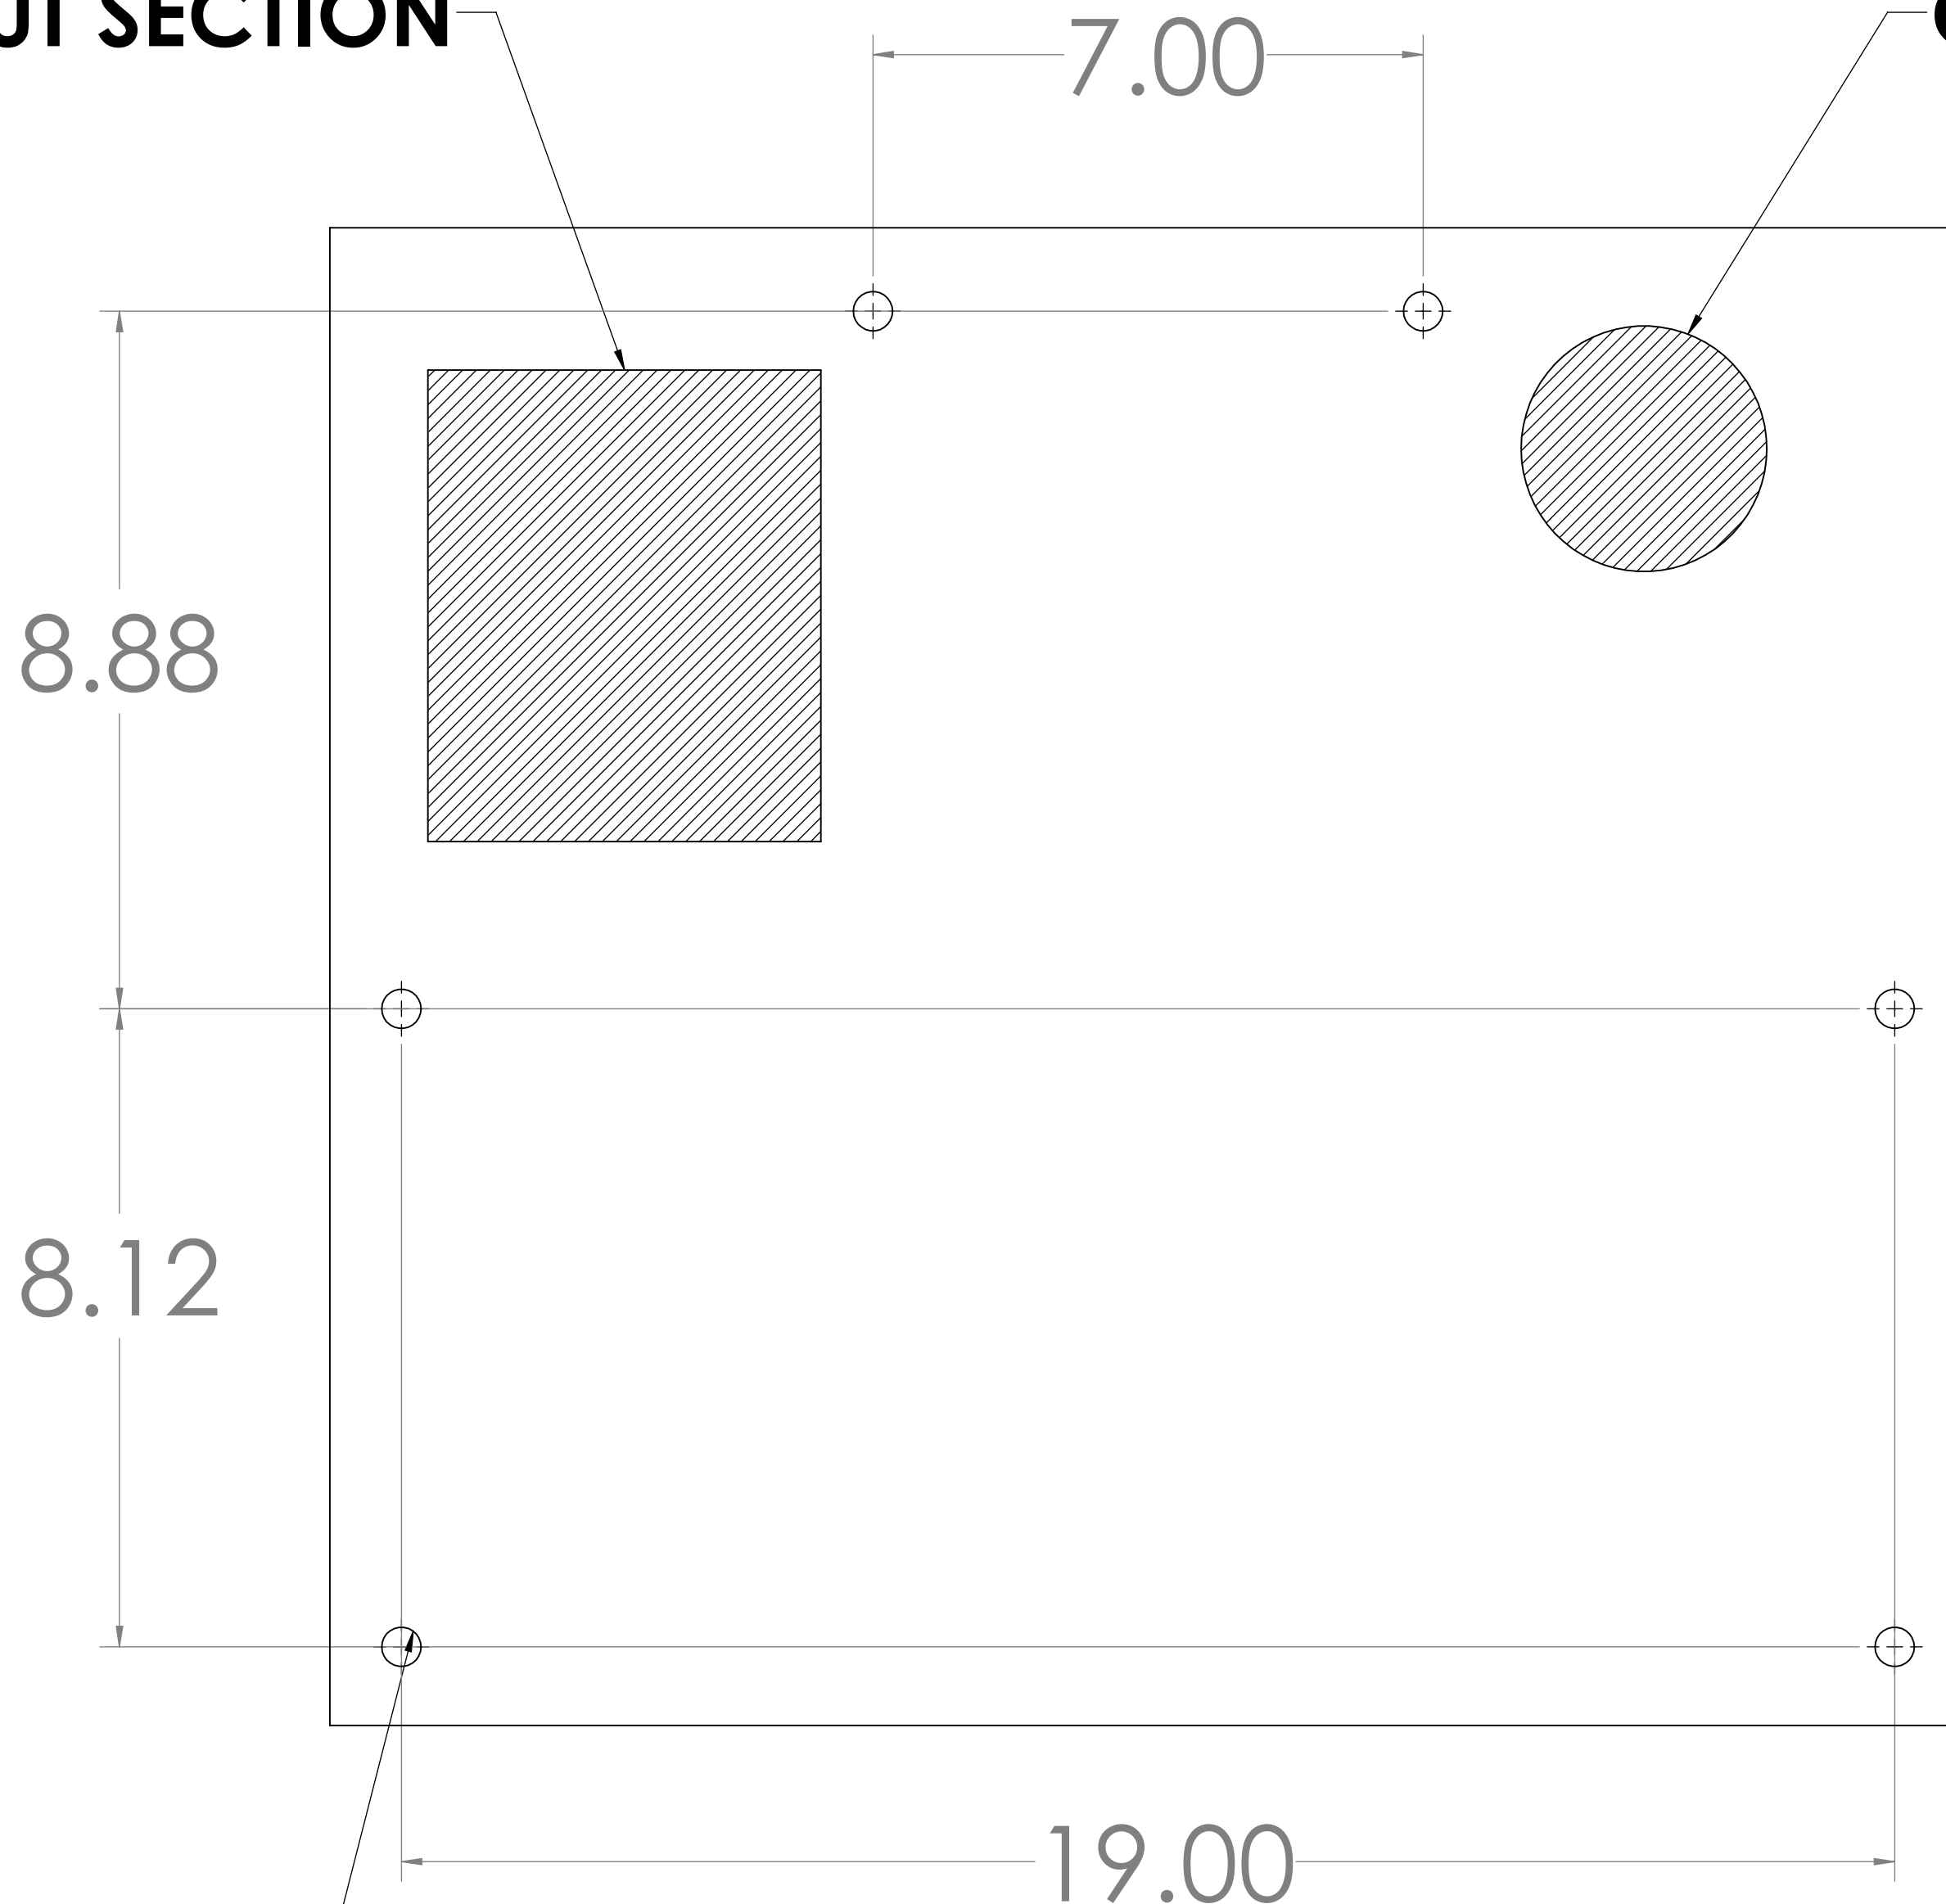

TEMPLATE - MOUNTING 7100

CUT OUT SECTION

CUT OUT SECTION

**1/2" DIA MOUNTING HOLES
(6) PLCS**

VISIONAIRE, INC.
 MANUFACTURER AND DISTRIBUTOR OF HEATERS AND
 AIR CONDITIONERS FOR HEAVY EQUIPMENT
 1502 109th STREET
 GRAND PRAIRE, TEXAS 75050
 972-647-1056 www.visionaire-inc.com

DRAWN	NAME	DATE	DOCUMENT NO: 90-7100-001
ENG APPR.	RMP	2/19/16	
	CNH	2/19/16	