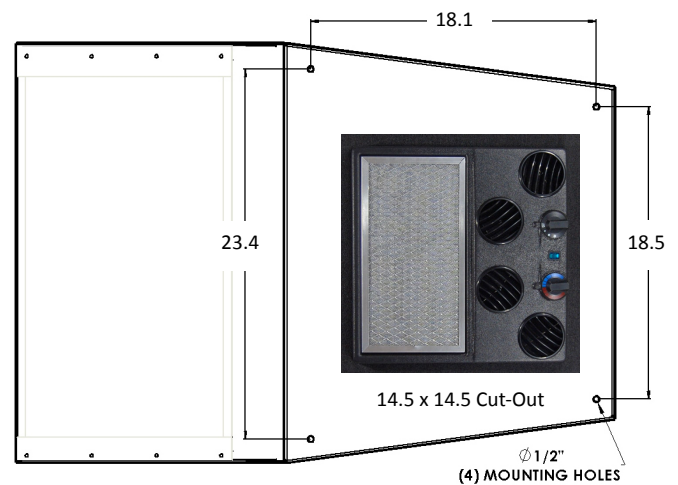

VISIONAIRE, INC.

Introducing Model 7060 Heavy Duty, **LOW PROFILE** Roof Top Air Conditioner/Heater For Small to Mid-Size Cabs. Three Speed Blower offering 420CFM. One hole cut-out and four mounting points make a quick & clean install. Easily access components when service is needed, reducing down time.

Call 866.838.2810 To Discuss Your Application

Only 8" Tall!

Specifications:

Cooling Capacity: 25,000 BTU/HR
Heating Capacity: 37,500 BTU/HR
Air Flow: 420 CFM (3 Speed Blower)
Ceiling Plenum with Louvers
Powder Coated, All Steel Construction
30A @ 12VDC
15A @ 24VDC
Weight: 100 lbs
38" L x 26.5" W x 8" T