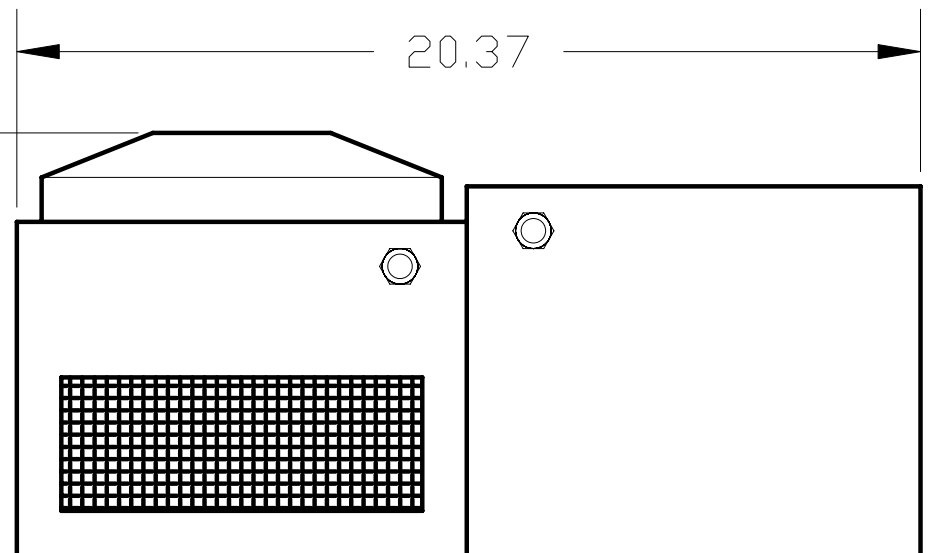

**VISIONAIRE, INC.**  
MODEL 29-7000  
HEAVY DUTY  
COMPACT AIR CONDITIONER  
FOR OFF ROAD EQUIPMENT

**16,000 BTU**  
**12 OR 24 VOLT**  
**ALL STEEL CONSTRUCTION**

20.62

9.5

20.37