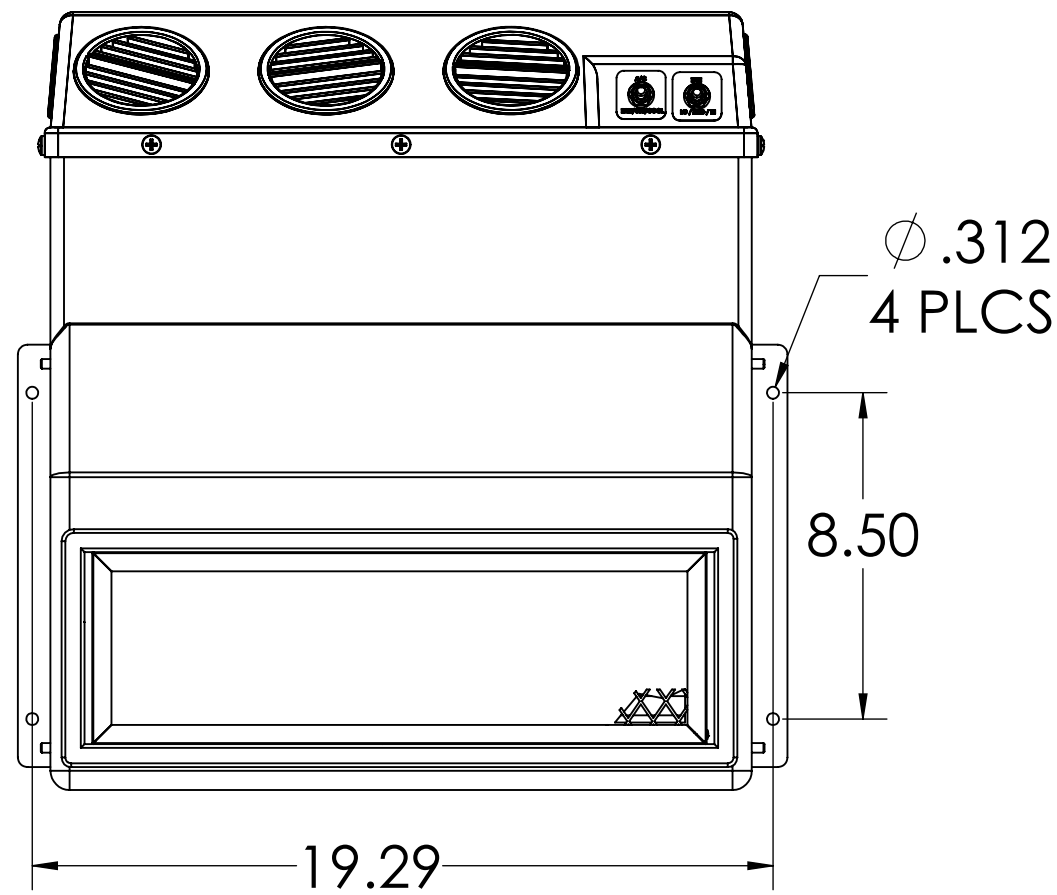

MOUNTING ON CEILING

OPTIONAL
USE MOUNT HOLES (A) 4 PLCS
IN BACK PANEL TO ATTACH
TO WALL OR CEILING

MODEL 44-4050-1000 : 4050 A/C & HEAT, CEILING / WALL MOUNT 12 VOLT
MODEL 44-4050-2000 : 4050 A/C & HEAT, CEILING / WALL MOUNT 24 VOLT