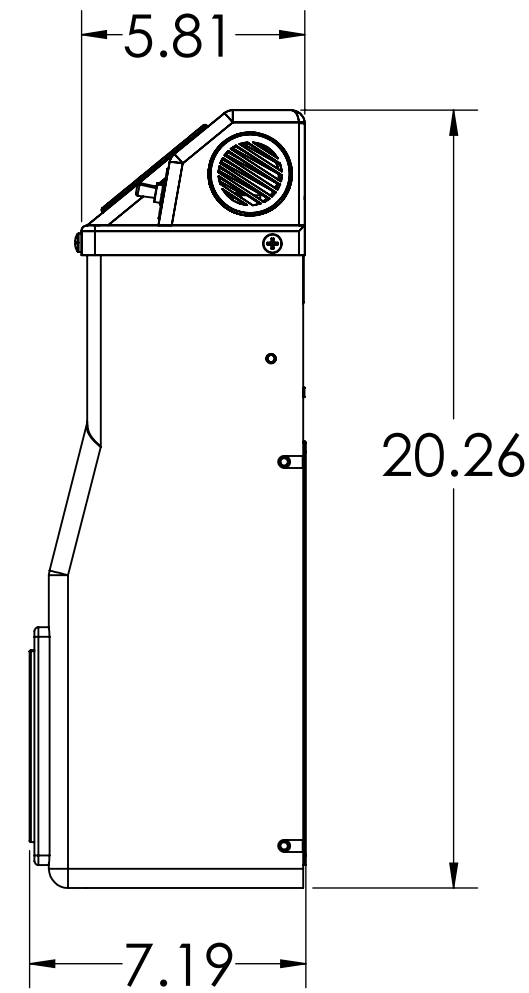

MOUNTING ON CEILING

OPTIONAL
USE MOUNT HOLES (A) 4 PLCS
IN BACK PANEL TO ATTACH
TO WALL OR CEILING

MODEL 44-4050-1000 : 4050 A/C & HEAT, CEILING / WALL MOUNT 12 VOLT
MODEL 44-4050-2000 : 4050 A/C & HEAT, CEILING / WALL MOUNT 24 VOLT