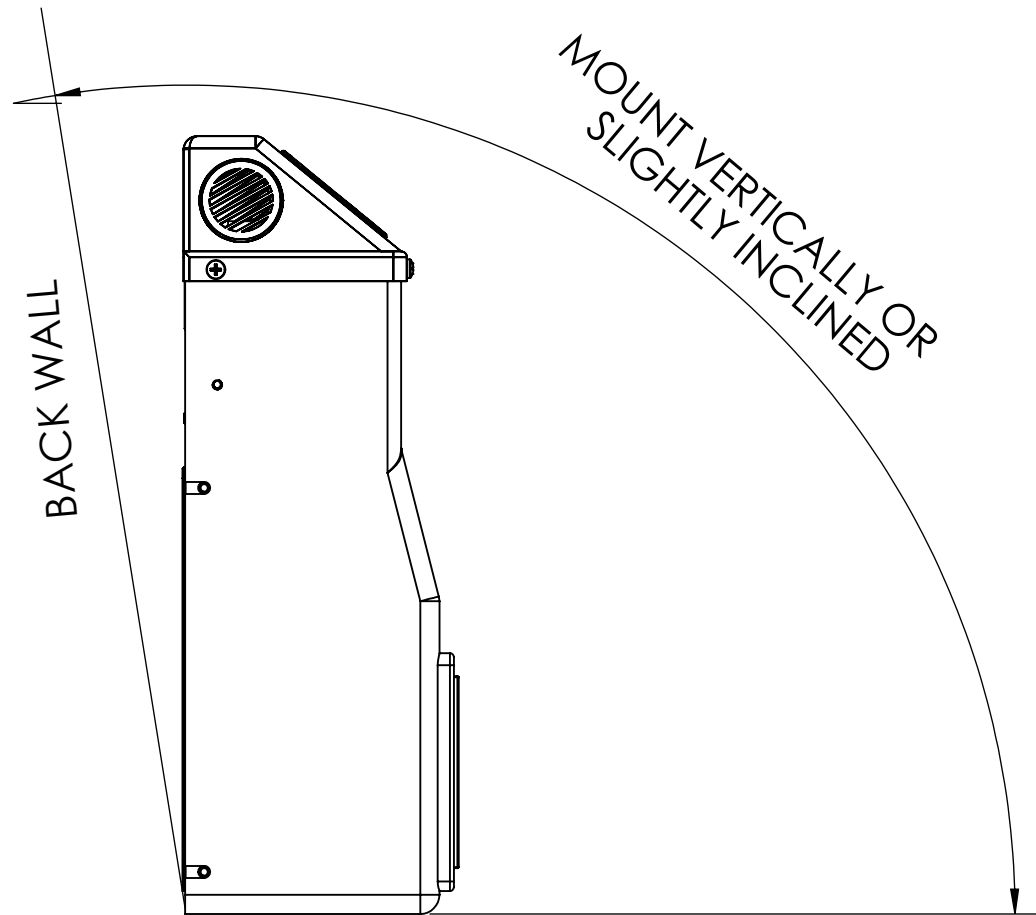

MOUNTING ON CEILING

OPTIONAL
USE MOUNT HOLES (A) 4 PLCS
IN BACK PANEL TO ATTACH
TO WALL OR CEILING

MODEL 44-4050-1000 : 4050 A/C & HEAT, CEILING / WALL MOUNT 12 VOLT
MODEL 44-4050-2000 : 4050 A/C & HEAT, CEILING / WALL MOUNT 24 VOLT