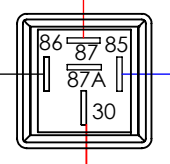

BLACK

RED

BLUE

WHITE

BLUE

HI/LOW PRESSURE SWITCH

GROUND

+ 12VDC / 24VDC

+ FROM AC SWITCH

+ TO COMPRESSOR CLUTCH

43-3060-1000 MODEL 3060 12 VOLT
43-3060-2000 MODEL 3060 24 VOLT

VISIONAIRE, INC.
MANUFACTURER AND DISTRIBUTOR OF HEATERS AND AIR CONDITIONERS FOR HEAVY EQUIPMENT

1502 109th STREET
GRAND PRAIRE, TEXAS 75050
972-647-1056 www.visionaire-inc.com

	NAME	DATE	DOCUMENT NO:
DRAWN	CNH	11/21/14	90-3060-002
ENG APPR.	CHRIS	11/21/14