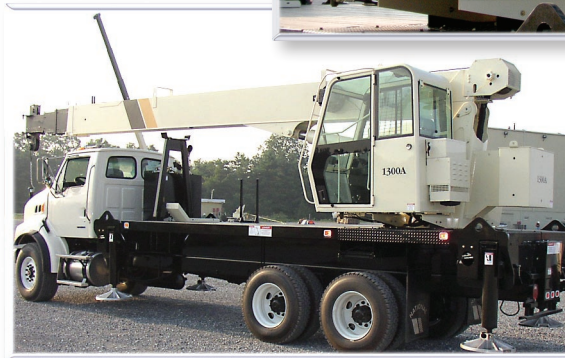

VISIONAIRE, INC.

Heavy Duty Wall Mount Air Conditioner

Self Contained

Hydraulic Compressor

Ice Cold 16,000 BTU

Rugged ALL STEEL Construction

Model 7100-DD

Heavy Duty Wall Mount Air Conditioner

Model 7100-DD

Specifications

Hydraulic Driven Compressor (8 gpm 1200psi)
Cooling Capacity: 16,000 BTU/HR
Air Flow: 250 CFM
Refrigerant: R134a (Pre-Charged)
Fixed Thermostat
All Steel Construction
Stainless Mounting Hardware
Sound Damping Insulation
Cool & Fan Only Modes
3 Speed Blower
Reusable Washable Filter
15A @ 12VDC
7A @ 24VDC
Weight: 150 lbs.
30"T x 21" W x 12"D

Options

Adjustable Louver
Ducting Kit
Cab Pressurization

Models Available

7100-DD (12 Volt)
7100-DD-24 (24 Volt)
7100-DD-P (12 Volt With Pressurization)
7100-DD-P-24 (24 Volt With Pressurization)

VISIONAIRE, INC.