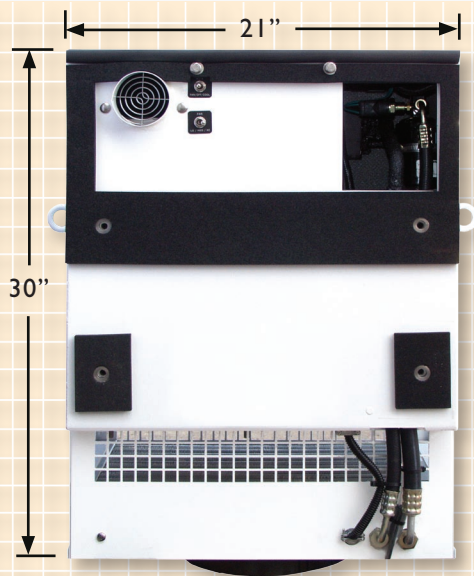

VISIONAIRE, INC.

Heavy Duty Wall Mount Air Conditioner

Self Contained

Hydraulic Compressor

Ice Cold 16,000 BTU

Rugged ALL STEEL Construction

Model 7100-DD

Heavy Duty Wall Mount Air Conditioner

Model 7100-DD

Specifications

Hydraulic Driven Compressor (8 gpm 1200psi)
Cooling Capacity: 16,000 BTU/HR
Air Flow: 250 CFM
Refrigerant: R134a (Pre-Charged)
Fixed Thermostat
All Steel Construction
Stainless Mounting Hardware
Sound Damping Insulation
Cool & Fan Only Modes
3 Speed Blower
Reusable Washable Filter
15A @ 12VDC
7A @ 24VDC
Weight: 150 lbs.
30"T x 21" W x 12"D

Options

Adjustable Louver
Ducting Kit
Cab Pressurization

Models Available

7100-DD (12 Volt)
7100-DD-24 (24 Volt)
7100-DD-P (12 Volt With Pressurization)
7100-DD-P-24 (24 Volt With Pressurization)

VISIONAIRE, INC.