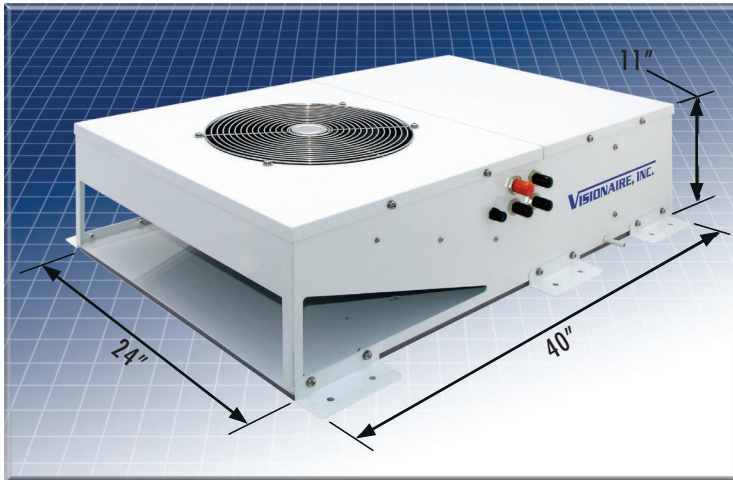

VISIONAIRE, INC.

Heavy Duty Roof Mount Air Conditioner / Heater

High Capacity for Full Size Cabs

36,000 BTU Cooling / 30,000 BTU Heating

Rugged ALL STEEL Construction

Model 7070

Heavy Duty Roof Mount Air Conditioner / Heater

Model 7070

Specifications

Cooling Capacity: 36,000 BTU/HR
Heating Capacity: 30,000 BTU/HR
Air Flow: 500 CFM
3 Speed Blower
Refrigerant: R134a
Ceiling Plenum with Louvers and
Electric Heater Controls
All Steel Construction
Powder Coated
40A @ 12 VDC
20A @ 24 VDC
Weight: 130 lbs.
11" T x 24" W x 40" D

Options

Cab Pressurization
Compressor and Hose Kit
Hydraulic Driven Compressor
Complete Self Contained System

Models Available

7070 (12 Volt)
7070-24 (24 Volt)
7070-BD (Belt Drive Compressor)
7070-DD (Direct Drive Compressor)
7070-P (Pressurization)