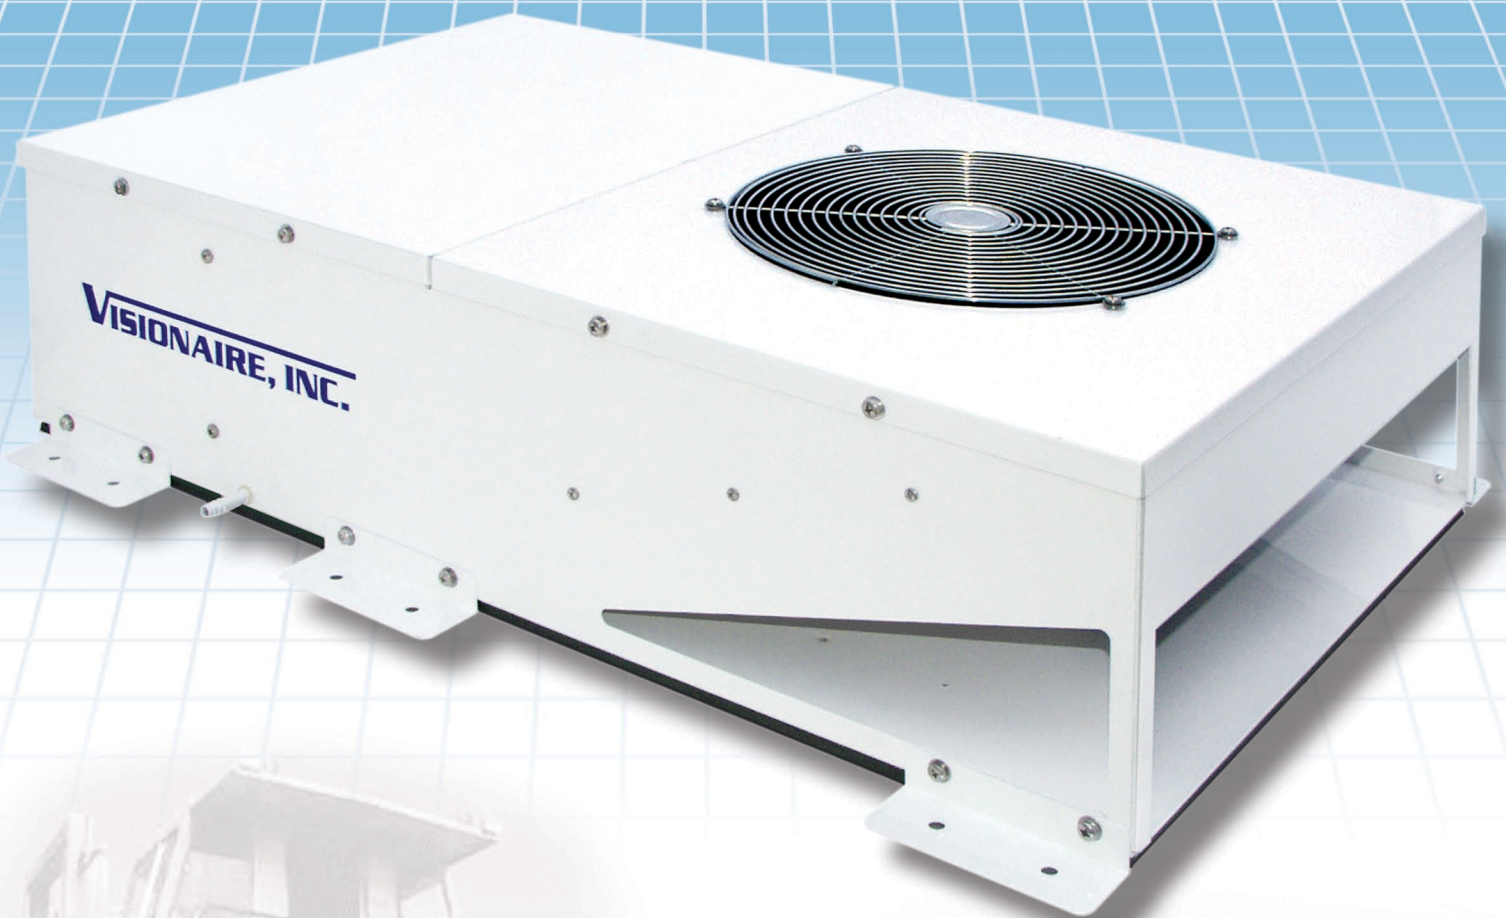

VISIONAIRE, INC.

Heavy Duty Roof Mount Air Conditioner / Heater

High Capacity for Full Size Cabs

36,000 BTU Cooling / 30,000 BTU Heating

Rugged ALL STEEL Construction

Model 7070

Heavy Duty Roof Mount Air Conditioner / Heater

Model 7070

Specifications

Cooling Capacity: 36,000 BTU/HR
Heating Capacity: 30,000 BTU/HR
Air Flow: 500 CFM
3 Speed Blower
Refrigerant: R134a
Ceiling Plenum with Louvers and
Electric Heater Controls
All Steel Construction
Powder Coated
40A @ 12 VDC
20A @ 24 VDC
Weight: 130 lbs.
11" T x 24" W x 40" D

Options

Cab Pressurization
Compressor and Hose Kit
Hydraulic Driven Compressor
Complete Self Contained System

Models Available

7070 (12 Volt)
7070-24 (24 Volt)
7070-BD (Belt Drive Compressor)
7070-DD (Direct Drive Compressor)
7070-P (Pressurization)