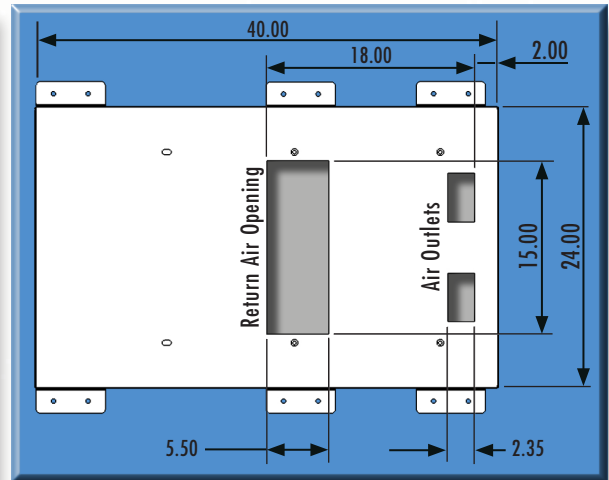

VISIONAIRE, INC.

Heavy Duty Roof Mount Air Conditioner / Heater

High Capacity for Full Size Cabs

36,000 BTU Cooling / 30,000 BTU Heating

Rugged ALL STEEL Construction

Model 7070

Heavy Duty Roof Mount Air Conditioner / Heater

Model 7070

Specifications

Cooling Capacity: 36,000 BTU/HR
Heating Capacity: 30,000 BTU/HR
Air Flow: 500 CFM
3 Speed Blower
Refrigerant: R134a
Ceiling Plenum with Louvers and
Electric Heater Controls
All Steel Construction
Powder Coated
40A @ 12 VDC
20A @ 24 VDC
Weight: 130 lbs.
11" T x 24" W x 40" D