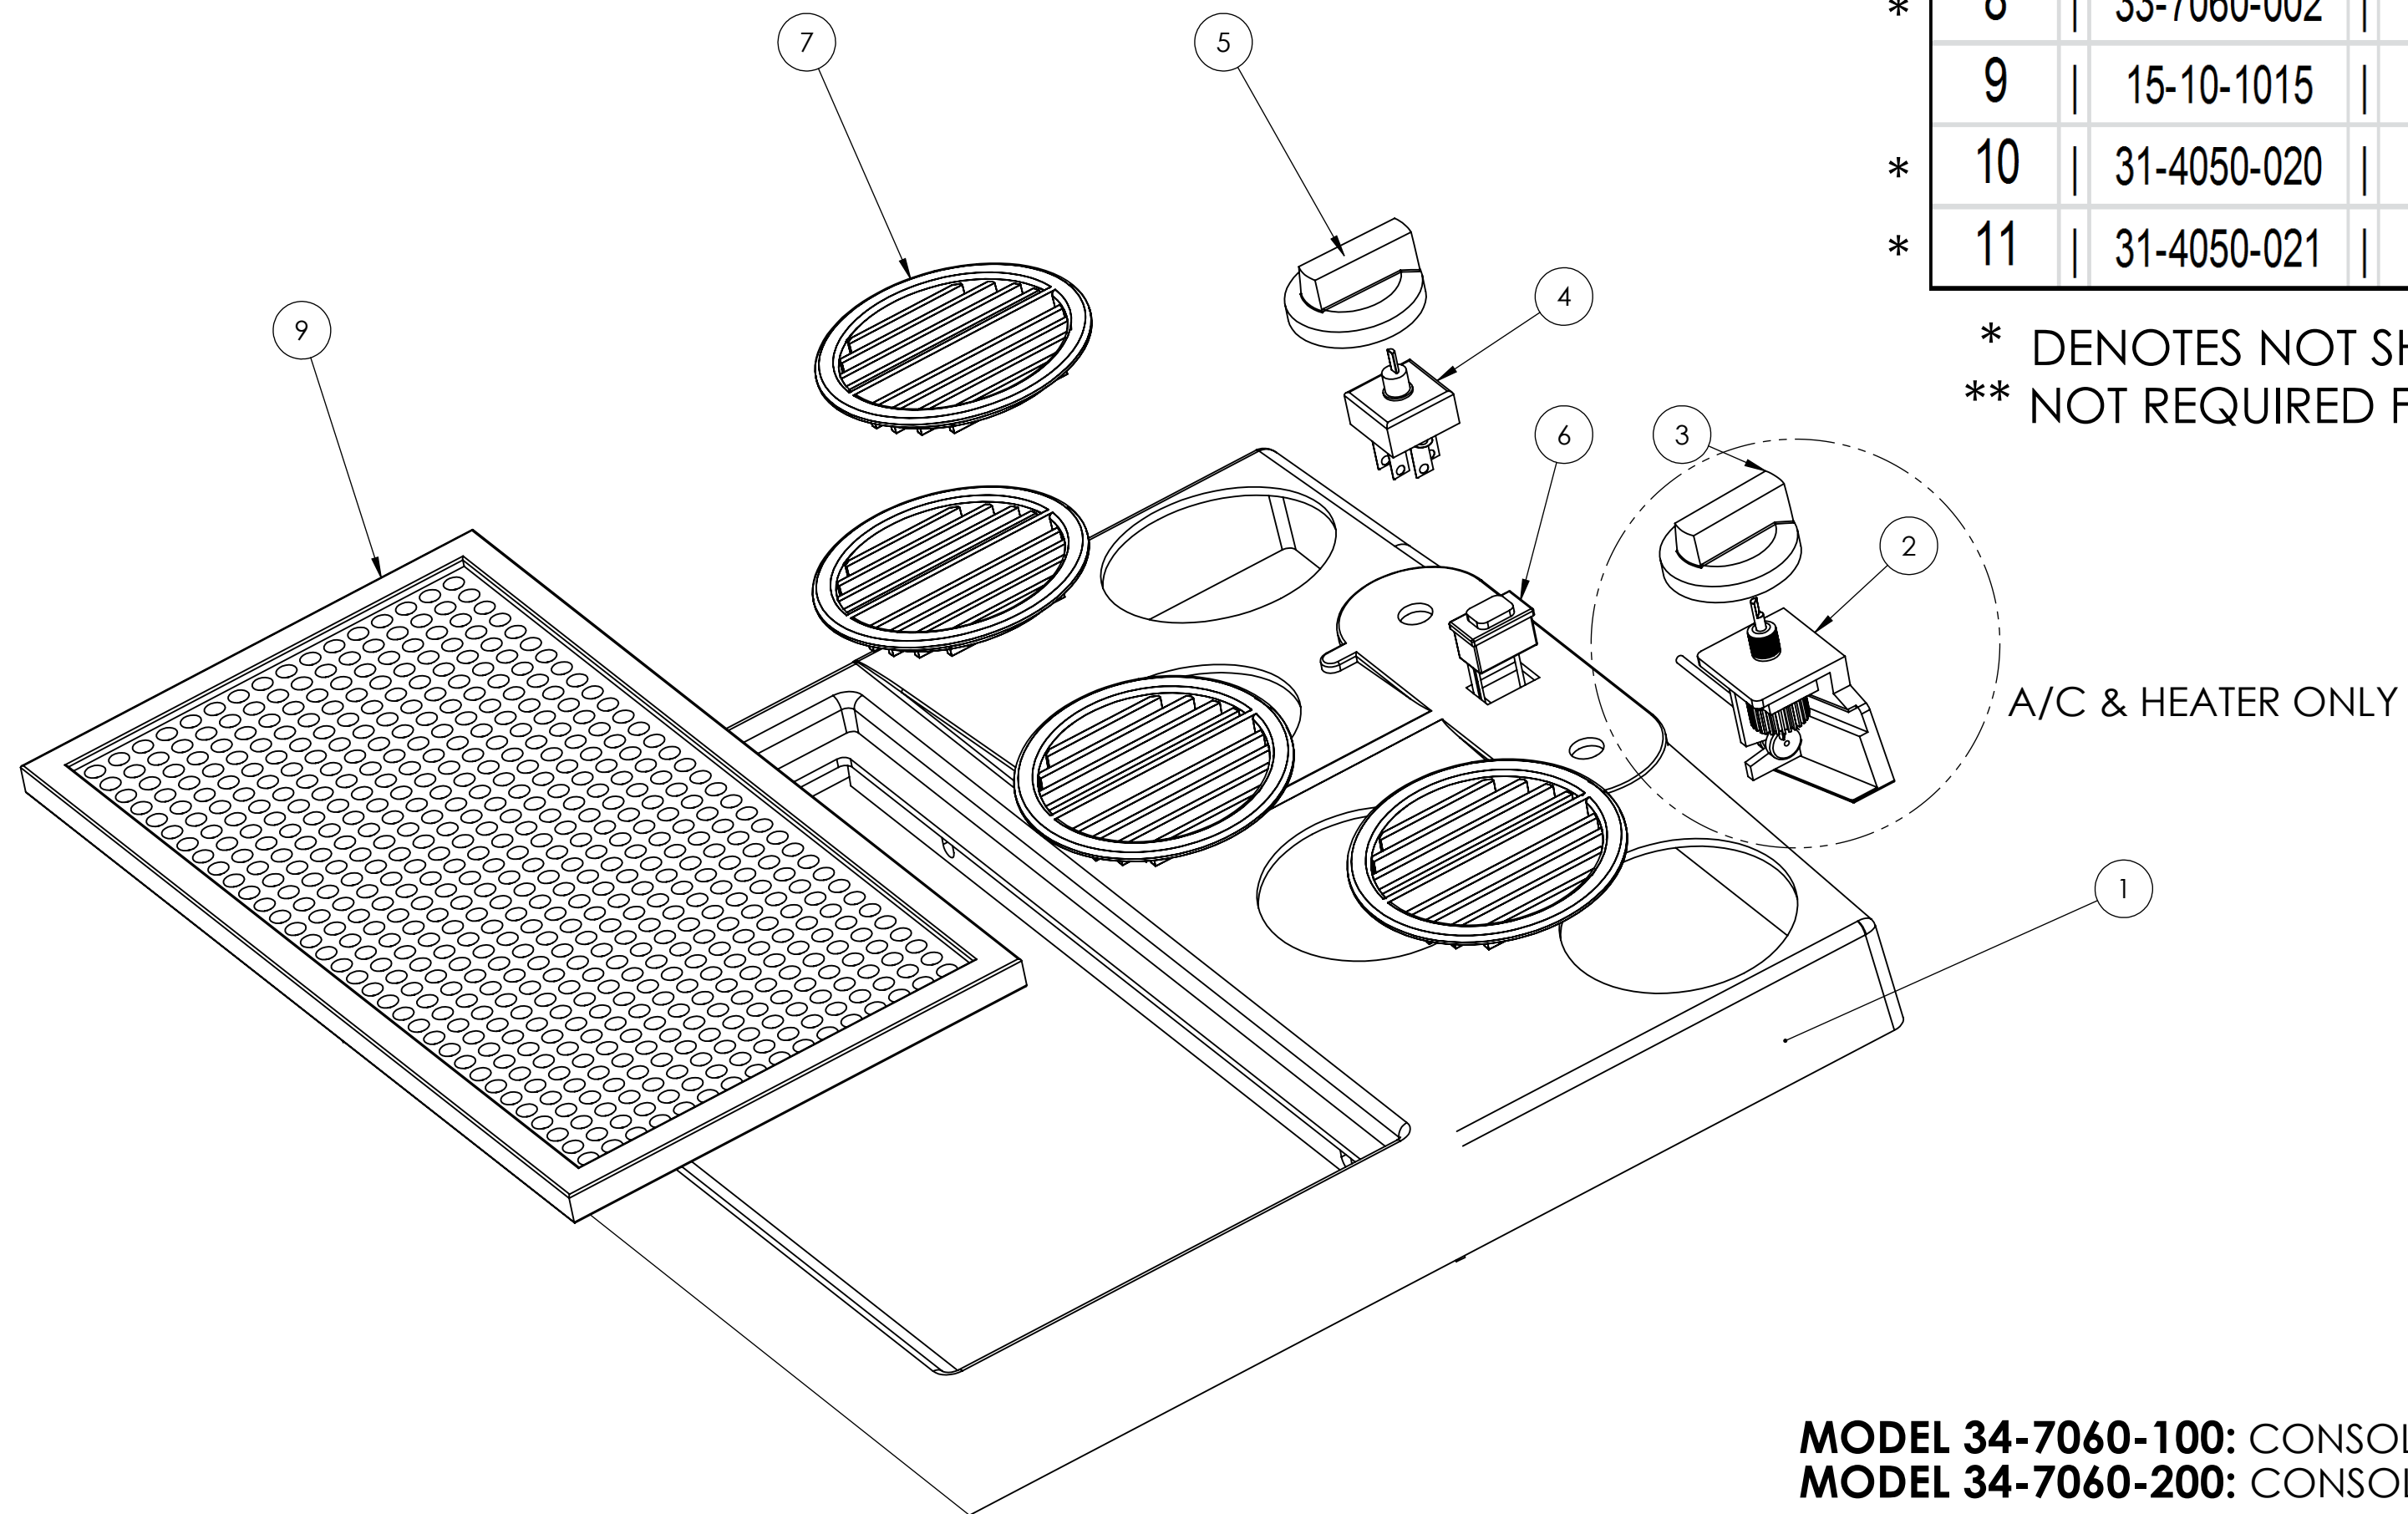

ITEM	PART #	DESCRIPTION	QTY
1	32-7060-001	PLASTIC CONSOLE - 7060	1
** 2	12-31-1065	DETENT ACTUATOR	1
** 3	12-51-2005	TEMPERATURE KNOB	1
4	12-50-2001	ROTARY 3 SPEED SWITCH	1
5	12-51-1002	FAN KNOB	1
6	12-50-3001	A/C SWITCH- ROCKER	1
7	12-40-1300	LOUVER 3"	4
* 8	33-7060-002	WIRE HARNESS CONSOLE - 7060	1
9	15-10-1015	AIR FILTER- 7060	1
* 10	31-4050-020	VELCRO 4 1/2" STRIP-HOOK	2
* 11	31-4050-021	VELCRO 4 1/2" STRIP-LOOP	2

* DENOTES NOT SHOWN
** NOT REQUIRED FOR A/C ONLY MOELS

MODEL 34-7060-100: CONSOLE ASSY. A/C HEAT & A/C ONLY
MODEL 34-7060-200: CONSOLE ASSY. A/C ONLY

VISIONAIRE, INC.
MANUFACTURER AND DISTRIBUTOR OF HEATERS AND AIR CONDITIONERS FOR HEAVY EQUIPMENT

1502 109TH STREET
GRAND PRAIRE, TEXAS 75050
972-647-1056 www.visionaire-inc.com

DRAWN	NAME	DATE	DOCUMENT NO:
			90-7060-004
ENG APPR.