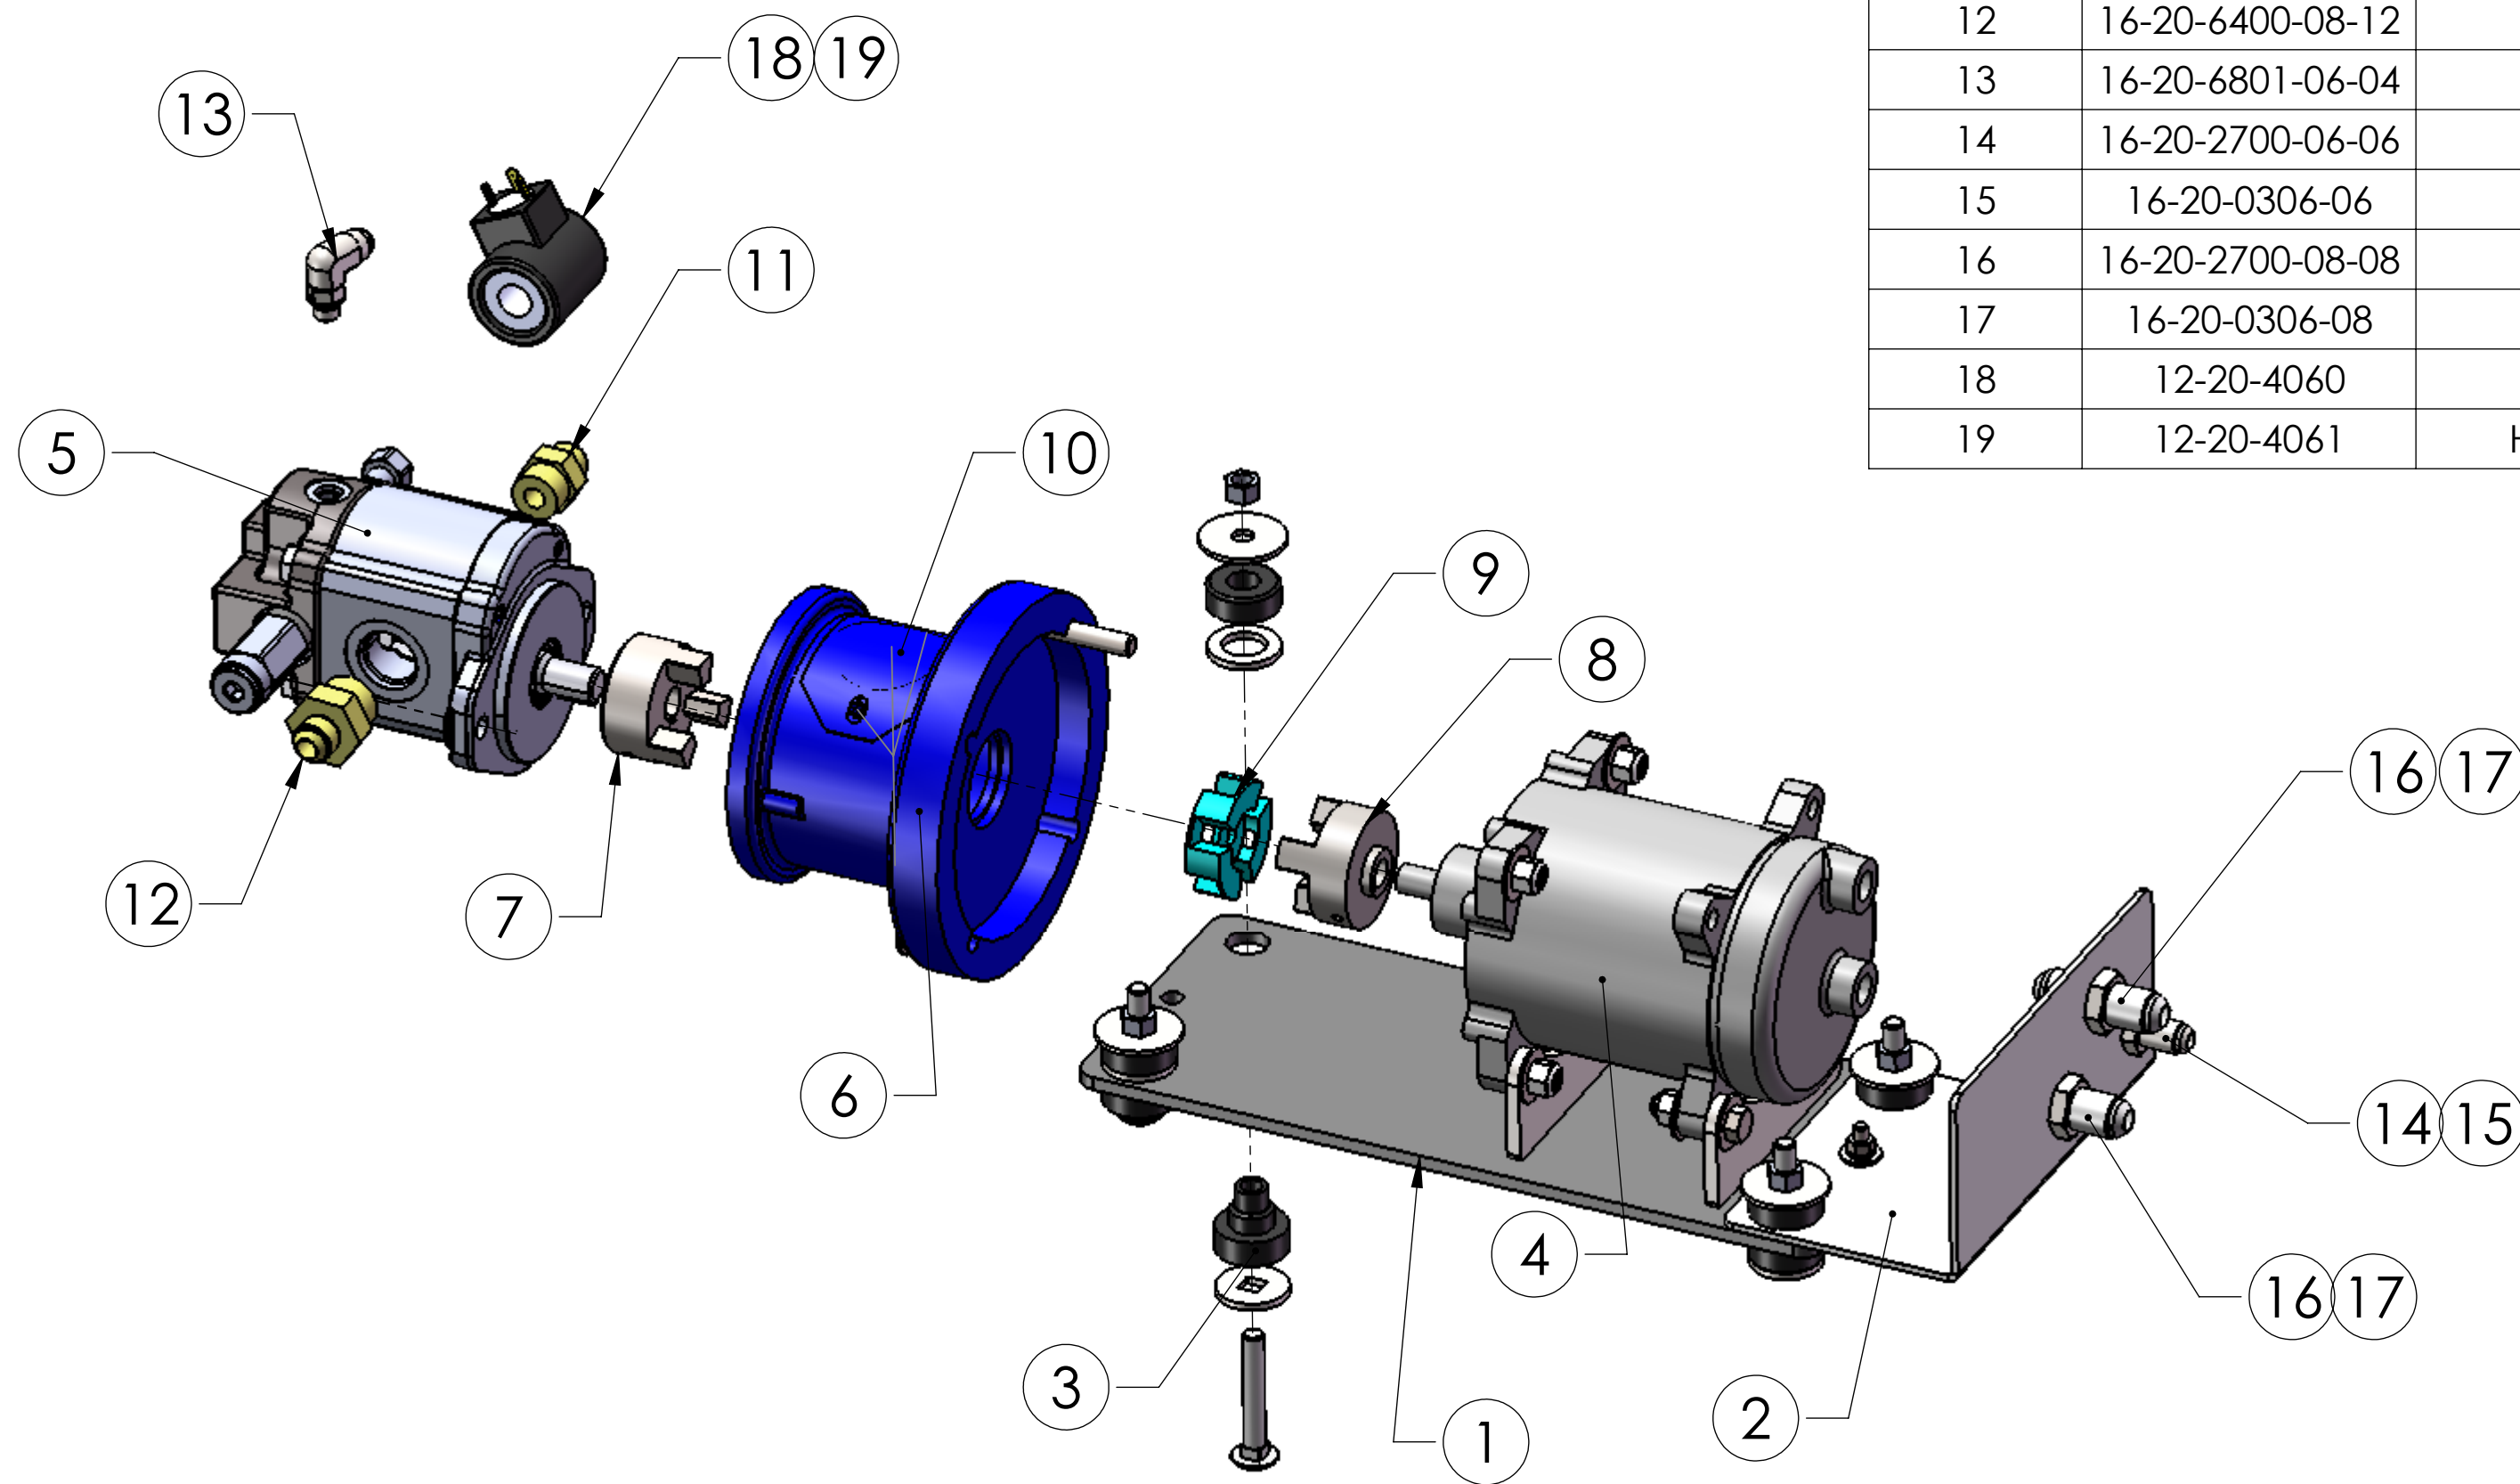

ITEM	PART NO.	DESCRIPTION	QTY
1	10-10-7110	CONDENSER COIL	1
2	12-10-3000	BINARY SWITCH	1
3	12-53-2003	RELAY 12V WP W/RESISTOR	1
4	12-53-4003	RELAY 24V WP W/RESISTOR	1
5	13-10-1005	DRIER	1
6	16-92-2130	STRAIN RELIEF LIQUID TIGHT	1
7	14-10-1410	14" CONDENSER FAN 12V	1
8	14-10-1411	14" CONDENSER FAN 24V	1
9	30-3110-001	MAIN WELDMENT	1
10	30-3110-008	FAN COVER	1
11	30-3110-010	ACCESS COVER	1
12	30-3110-021	COIL GUARD	1
13	501-1-0-2	DRIER BRACKET	1
14	90-1330-001	41-1330-X220 PARTS BREAKDOWN	1
* 15	33-3110-000	WIRE HARNESS	1

1502 109th STREET
 GRAND PRAIRE, TEXAS 75050
 972-647-1056 www.visionaire-inc.com

DRAWN	NAME	DATE	DOCUMENT NO: 90-3110-001
ENG APPR.	MS	9/4/14	
	CNH	9/17/14	

ITEM NO.	PART NO.	DESCRIPTION	QTY.
1	11-60-0022	DD MOUNT PLATE	1
2	11-60-0022C	HYDRAULIC MOUNT BRACKET	1
3	14-90-5011	VIBRO ISOLATOR	4
4	11-10-0032	COMP. CLUTHLESS RP TUBE O	1
5	14-80-0209	VALVED HYD MOTOR W/VALVE	1
6	14-81-0200	CAST BELL HOUSING	1
7	14-82-0100	COUPLING HYD MOTOR 5/8"	1
8	14-82-0101	COUPLING COMP SIDE	1
9	14-82-0102	COUPLING SPIDER INSERT	1
10	14-81-0101	BELL HOUSING COVER	1
11	16-20-6400-08-10	HYD PRESSURE FITTING	1
12	16-20-6400-08-12	HYD RETURN FITTING	1
13	16-20-6801-06-04	HYD 90 CASE DRAIN	1
14	16-20-2700-06-06	HYD BULKHEAD FITTING	1
15	16-20-0306-06	HYD BULKHEAD LOCKNUT	1
16	16-20-2700-08-08	HYD BULKHEAD FITTING	2
17	16-20-0306-08	HYD BULKHEAD LOCKNUT	2
18	12-20-4060	HYDRA FORCE- COIL 12V	1
19	12-20-4061	HYDARA FORCE- COIL 24V	1