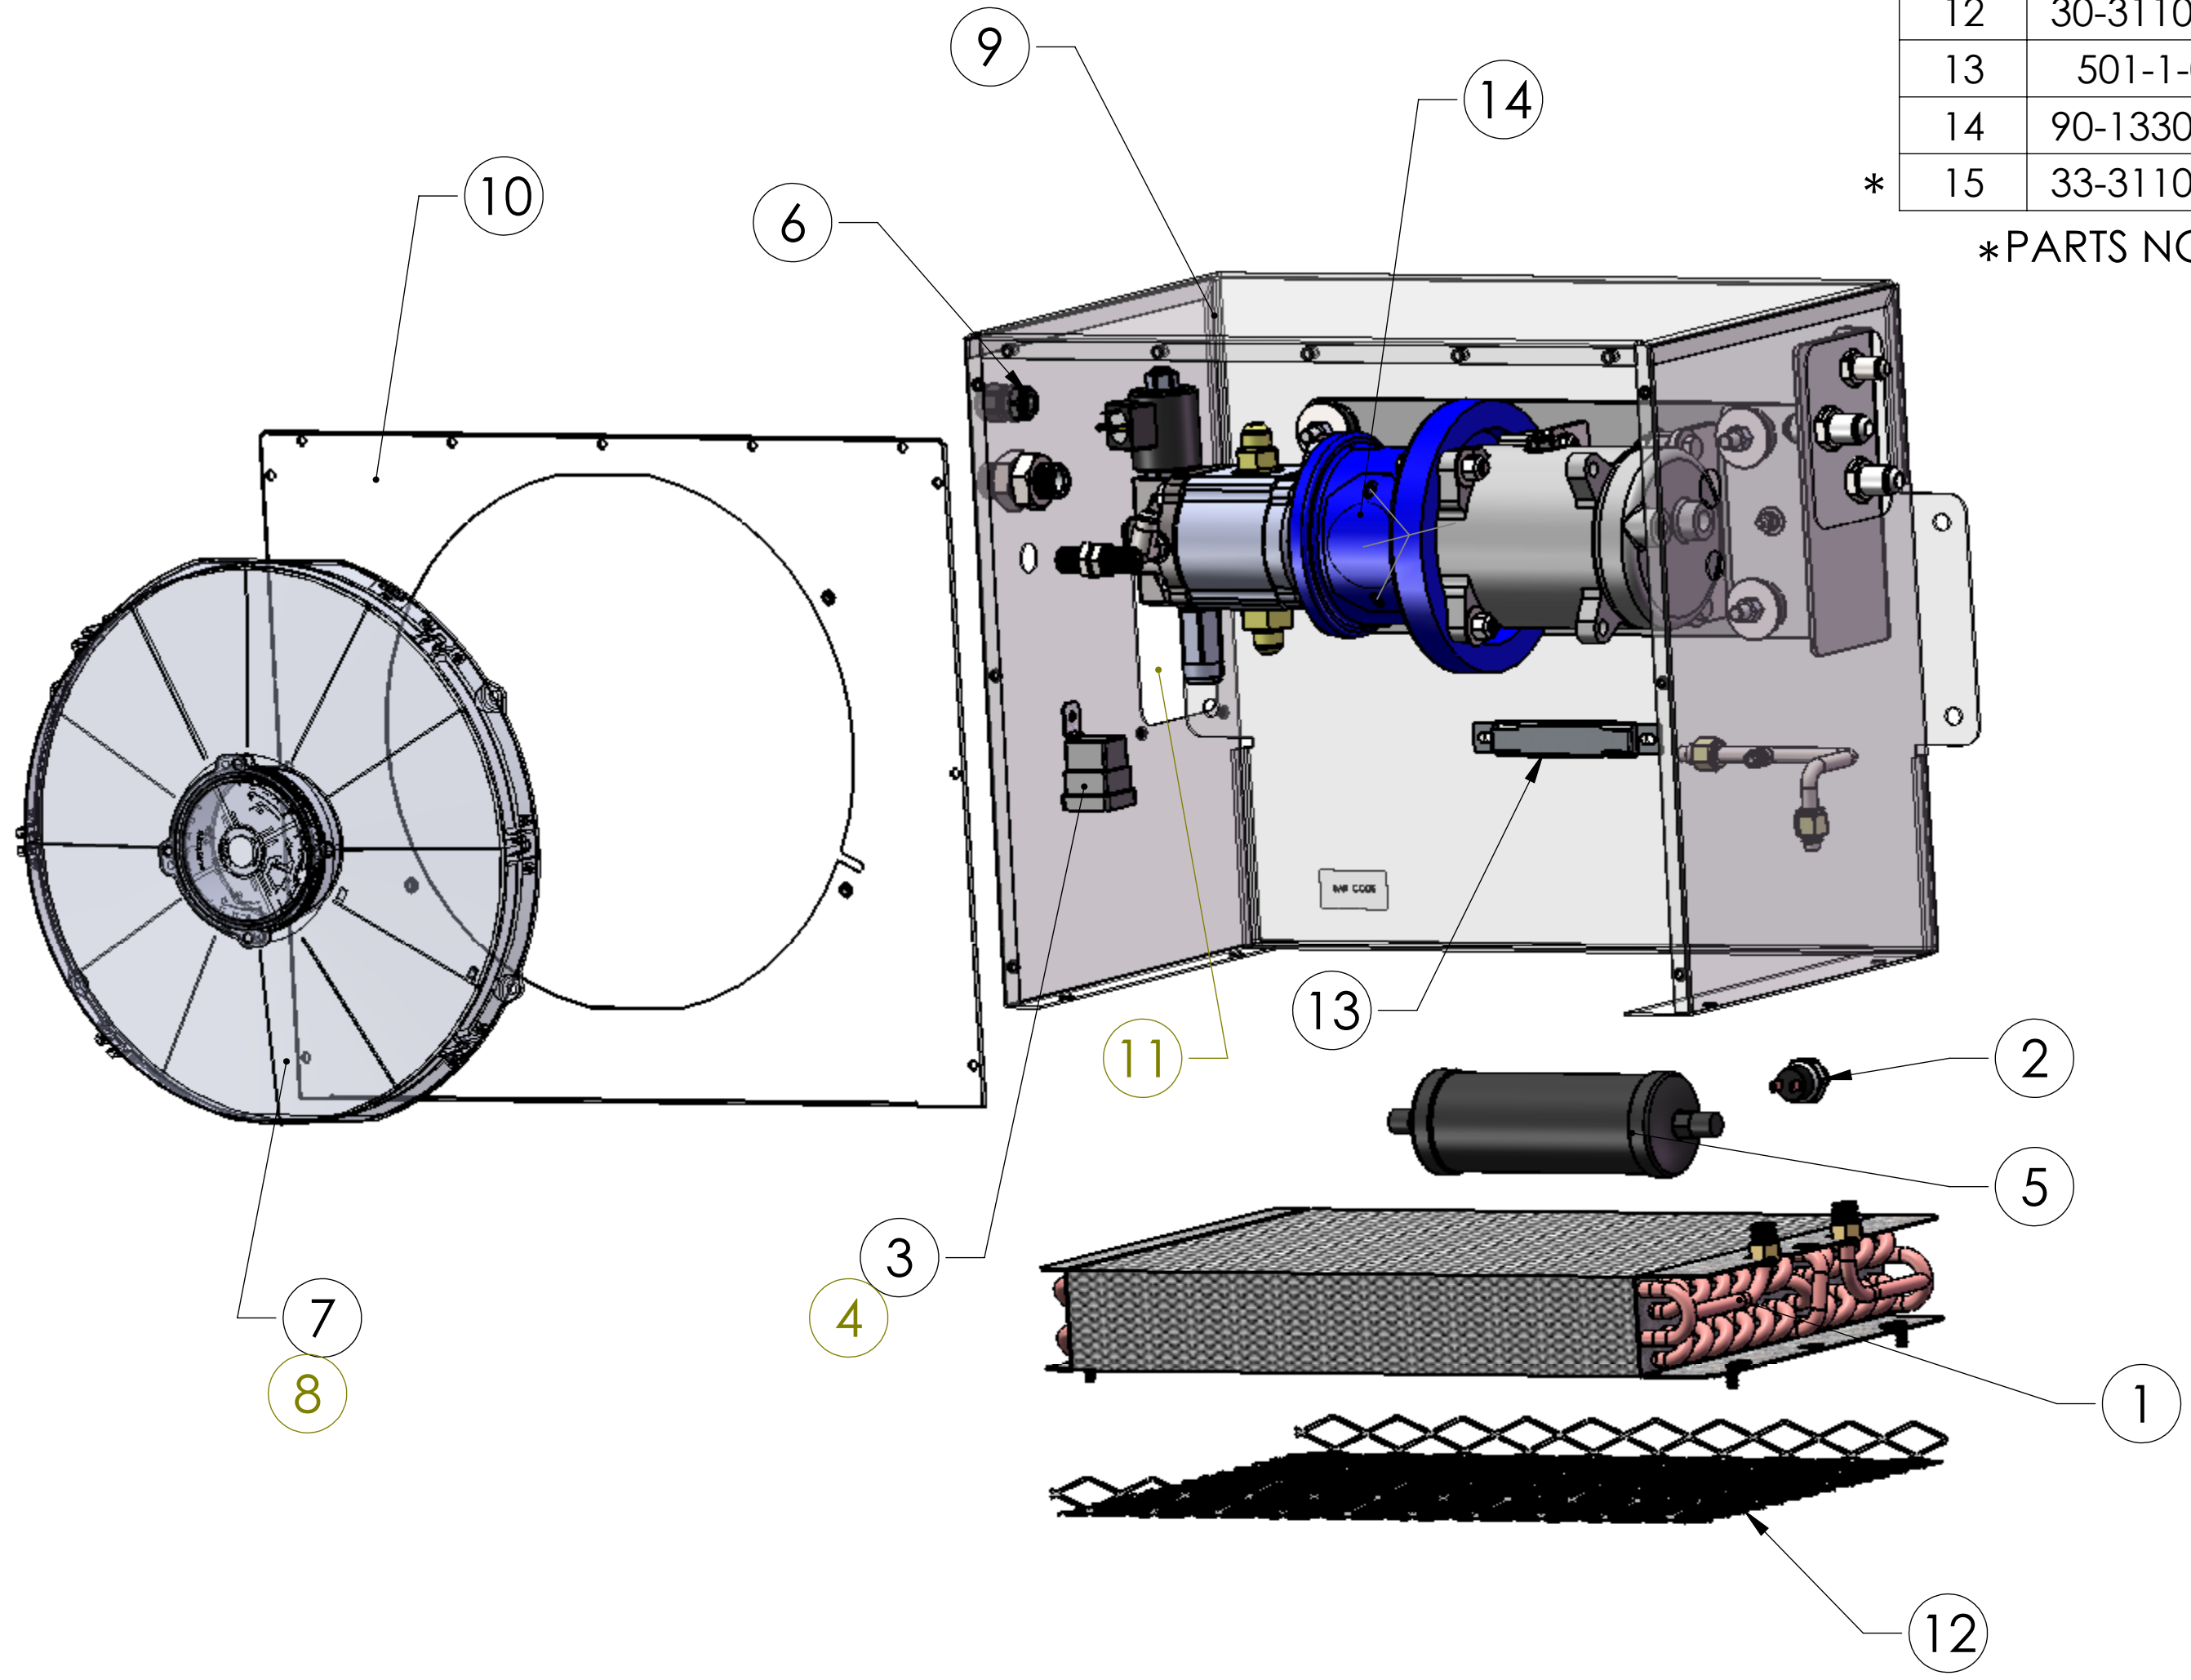

ITEM	PART NO.	DESCRIPTION	QTY
1	10-10-7110	CONDENSER COIL	1
2	12-10-3000	BINARY SWITCH	1
3	12-53-2003	RELAY 12V WP W/RESISTOR	1
4	12-53-4003	RELAY 24V WP W/RESISTOR	1
5	13-10-1005	DRIER	1
6	16-92-2130	STRAIN RELIEF LIQUID TIGHT	1
7	14-10-1410	14" CONDENSER FAN 12V	1
8	14-10-1411	14" CONDENSER FAN 24V	1
9	30-3110-001	MAIN WELDMENT	1
10	30-3110-008	FAN COVER	1
11	30-3110-010	ACCESS COVER	1
12	30-3110-021	COIL GUARD	1
13	501-1-0-2	DRIER BRACKET	1
14	90-1330-001	41-1330-X220 PARTS BREAKDOWN	1
* 15	33-3110-000	WIRE HARNESS	1

*PARTS NOT SHOWN

MODEL 43-3110-1100: 3110 CONDENSER 12V W/DD COMPRESSOR
MODEL 43-3110-2100: 3110 CONDENSER 24V W/DD COMPRESSOR

VISIONAIRE, INC.
 MANUFACTURER AND DISTRIBUTOR OF HEATERS AND
 AIR CONDITIONERS FOR HEAVY EQUIPMENT

1502 109th STREET
 GRAND PRAIRE, TEXAS 75050
 972-647-1056 www.visionaire-inc.com

DRAWN	NAME	DATE	DOCUMENT NO: 90-3110-001
ENG APPR.	MS	9/4/14	
	CNH	9/17/14	

ITEM NO.	PART NO.	DESCRIPTION	QTY.
1	11-60-0022	DD MOUNT PLATE	1
2	11-60-0022C	HYDRAULIC MOUNT BRACKET	1
3	14-90-5011	VIBRO ISOLATOR	4
4	11-10-0032	COMP. CLUTHLESS RP TUBE O	1
5	14-80-0209	VALVED HYD MOTOR W/VALVE	1
6	14-81-0200	CAST BELL HOUSING	1
7	14-82-0100	COUPLING HYD MOTOR 5/8"	1
8	14-82-0101	COUPLING COMP SIDE	1
9	14-82-0102	COUPLING SPIDER INSERT	1
10	14-81-0101	BELL HOUSING COVER	1
11	16-20-6400-08-10	HYD PRESSURE FITTING	1
12	16-20-6400-08-12	HYD RETURN FITTING	1
13	16-20-6801-06-04	HYD 90 CASE DRAIN	1
14	16-20-2700-06-06	HYD BULKHEAD FITTING	1
15	16-20-0306-06	HYD BULKHEAD LOCKNUT	1
16	16-20-2700-08-08	HYD BULKHEAD FITTING	2
17	16-20-0306-08	HYD BULKHEAD LOCKNUT	2
18	12-20-4060	HYDRA FORCE- COIL 12V	1
19	12-20-4061	HYDARA FORCE- COIL 24V	1