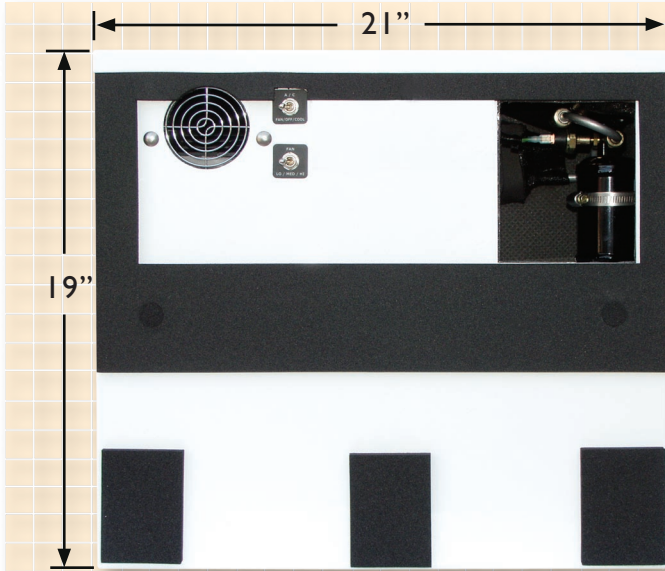

VISIONAIRE, INC.

Heavy Duty Wall Mount Air Conditioner

Compact

Economical

Ice Cold 16,000 BTU

Rugged ALL STEEL Construction

Model 7100

Heavy Duty Wall Mount Air Conditioner

Model 7100

Specifications

Cooling Capacity: 16,000 BTU/HR
Air Flow: 250 CFM
Refrigerant: R134a
Fixed Thermostat
All Steel Construction
Stainless Mounting Hardware
Sound Damping Insulation
Cool & Fan Only Modes
3 Speed Blower
Reusable Washable Filter
15A @ 12VDC
7A @ 24VDC
Weight: 60 lbs.
19"T x 21"W x 11"D

Options

Compressor & Hose Kit
Cab Pressurization
Adjustable Louver
Ducting Kit

Models Available

7100 (12V)
7100-24 (24V)
7100-P (12 Volt With Pressurization)
7100-P-24 (24 Volt With Pressurization)

VISIONAIRE, INC.